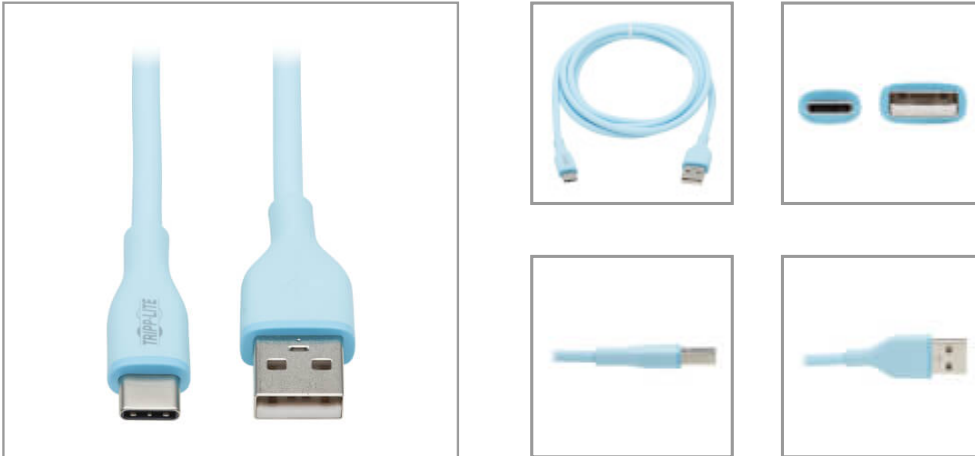

Safe-IT USB-A to USB-C Antibacterial Cable, USB 2.0, Ultra Flexible (M/M), Light Blue, 6 ft. (1.8 m)

MODEL NUMBER: U038AB-006-S-LB

USB cable with antibacterial material connects a smartphone or other USB-C device to the USB-A port on your computer, wall charger or car charger.

Features

USB Cable Charges and Syncs Your Phone or Other USB-C Mobile Device

This USB sync/charge cable (M/M) connects your smartphone, tablet, MacBook Pro, Windows laptop or other USB-C device to the USB-A port on a computer, wall charger or car charger. It supports power output up to 20V/3A (60W), which is sufficient for fast charging and powering most mobile devices. It also simultaneously synchronizes and transfers data at USB 2.0 speeds up to 480 Mbps.

Provides Extra Protection Against Certain Bacteria

The molded connectors and jacket are constructed using an antibacterial material that is effective in inhibiting Escherichia coli (E. coli) and Staphylococcus aureus (staph). This added protection makes this Safe-It™ cable an ideal solution for medical facilities, schools, businesses, restaurants/kitchens and anywhere else that needs extra protection against bacteria.