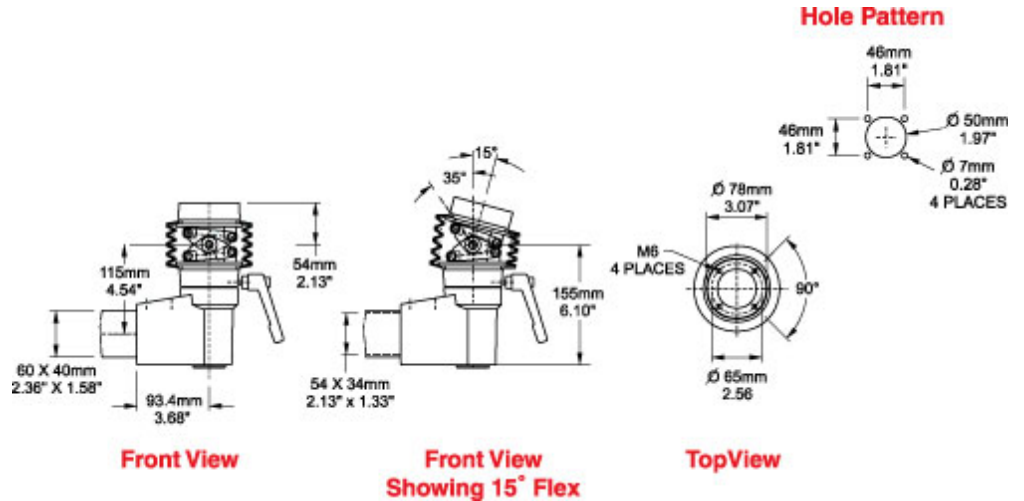

## Tara Plus Tilt Elbow Coupling *TPSSTEC Series*

- Attaches to enclosure.
- Accepts 60x40mm rectangular tube parallel to enclosure top/bottom.
- Die-cast Aluminum G Al Si 12.
- Rotates 300°.
- Features an adjustable tilt. mechanism up to 35°.

Part No. **R149-035-001**

Tags: TPSS, tara plus, taraplus, suspension system, elbow coupling, rectangular, operator, tilt coupling

Data subject to change without notice

© 2023. Hammond Manufacturing Ltd. All rights reserved.