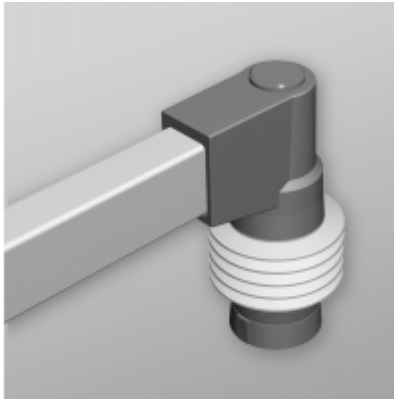

## Tara Plus Tilt Elbow Coupling *TPSSTEC Series*

- Attaches to enclosure.
- Accepts 60x40mm rectangular tube parallel to enclosure top/bottom.
- Die-cast Aluminum G Al Si 12.
- Rotates 300°.
- Features an adjustable tilt. mechanism up to 35°.

Part No. **R149-035-001**

Tags: TPSS, tara plus, taraplus, suspension system, elbow coupling, rectangular, operator, tilt coupling

Data subject to change without notice

© 2023. Hammond Manufacturing Ltd. All rights reserved.