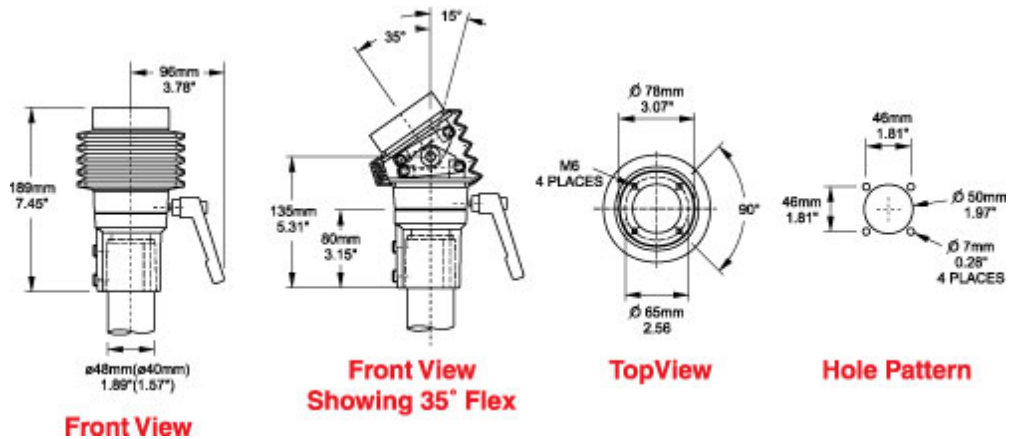

## Tara Plus Tilt Coupling *TPSSTC Series*

- Attaches to enclosure.
- Accepts 48mm round tube perpendicular to enclosure top/bottom.
- Die-cast Aluminum G Al Si 12.
- Rotates 300°.
- Features an adjustable tilt mechanism up to 35°.

Part No. R149-025-001

Tags: TPSS, tara plus, taraplus, suspension system, tilt coupling, round, operator

Data subject to change without notice

© 2023. Hammond Manufacturing Ltd. All rights reserved.