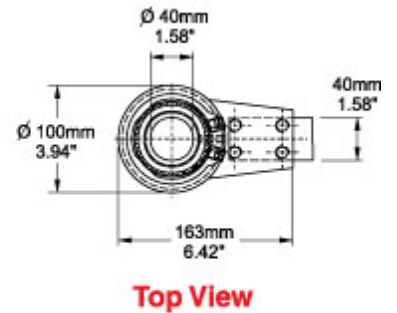

Quality Products. Service Excellence.

Tara Plus Rotating Elbow *TPSSRE Series*

- For use with 70mm round tube and 60x40mm rectangular tube.
- Die-cast Aluminum G Al Si 12.
- Rotates 300°.
- Accessible from the top.

Part No. **R149-040-000**

Tags: TPSS, tara plus, taraplus, suspension system, elbow, rectangular, round, operator, rotating, 70mm

Data subject to change without notice

© 2023. Hammond Manufacturing Ltd. All rights reserved.