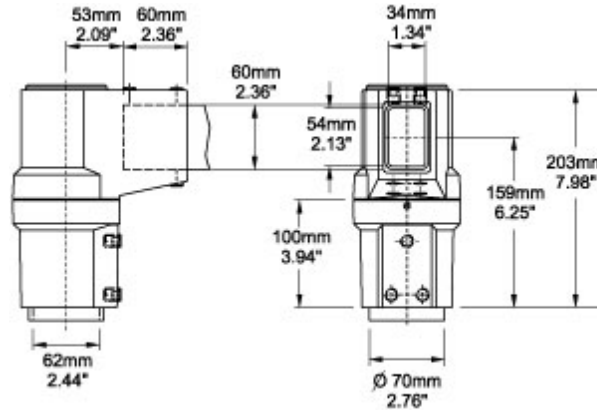

Quality Products. Service Excellence.

Tara Plus Rotating Elbow *TPSSRE Series*

- For use with 70mm round tube and 60x40mm rectangular tube.
- Die-cast Aluminum G Al Si 12.
- Rotates 300°.
- Accessible from the top.

Part No. **R149-040-000**

Tags: TPSS, tara plus, taraplus, suspension system, elbow, rectangular, round, operator, rotating, 70mm

Data subject to change without notice

© 2023. Hammond Manufacturing Ltd. All rights reserved.