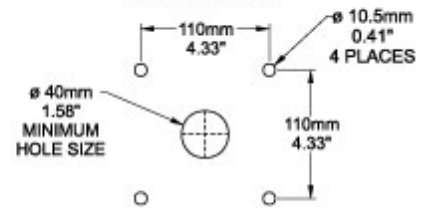

Quality Products. Service Excellence.

Tara Plus Rotating Base 70 TPSSRB70 Series

- For use with 70 mm tube.
- Compatible with all vertical and horizontal configurations.
- Compatible with tube up or tube down configurations.
- Die-cast Aluminum G Al Si 12.
- Rotates 300°.
- Integrated movement stop.
- Service free bearings.

Hole Pattern

Front Section

End View

TopView

Part No. R149-005-001

Tags: TPSS, tara plus, taraplus, suspension system, base, round, operator, rotating, 70mm

Data subject to change without notice

© 2023. Hammond Manufacturing Ltd. All rights reserved.