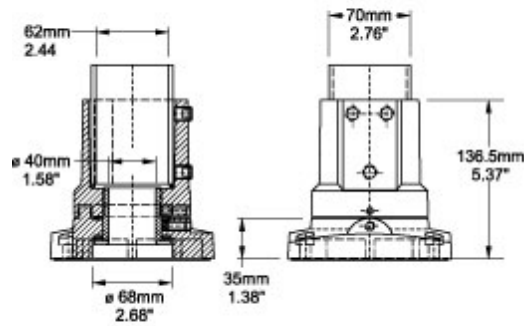

Quality Products. Service Excellence.

Tara Plus Rotating Base 70 TPSSRB70 Series

- For use with 70 mm tube.
- Compatible with all vertical and horizontal configurations.
- Compatible with tube up or tube down configurations.
- Die-cast Aluminum G Al Si 12.
- Rotates 300°.
- Integrated movement stop.
- Service free bearings.

Hole Pattern

Front Section

End View

TopView

Part No. R149-005-001

Tags: TPSS, tara plus, taraplus, suspension system, base, round, operator, rotating, 70mm

Data subject to change without notice

© 2023. Hammond Manufacturing Ltd. All rights reserved.