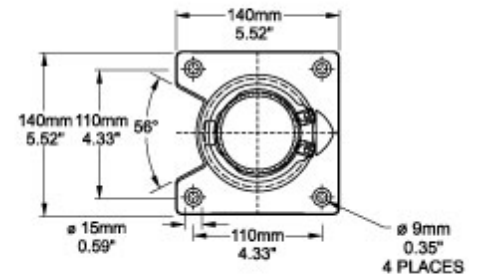

Quality Products. Service Excellence.

Tara Plus Rotating Base 70 TPSSRB70 Series

- For use with 70 mm tube.
- Compatible with all vertical and horizontal configurations.
- Compatible with tube up or tube down configurations.
- Die-cast Aluminum G Al Si 12.
- Rotates 300°.
- Integrated movement stop.
- Service free bearings.

Hole Pattern

Front Section

End View

TopView

Part No. R149-005-001

Tags: TPSS, tara plus, taraplus, suspension system, base, round, operator, rotating, 70mm

Data subject to change without notice

© 2023. Hammond Manufacturing Ltd. All rights reserved.