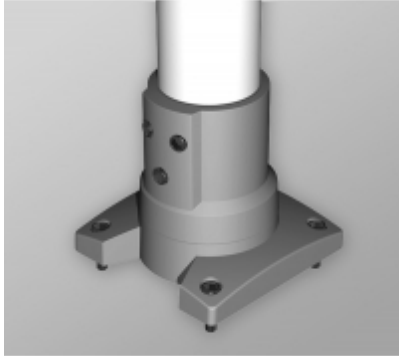

Quality Products. Service Excellence.

Tara Plus Rotating Base 70 TPSSRB70 Series

- For use with 70 mm tube.
- Compatible with all vertical and horizontal configurations.
- Compatible with tube up or tube down configurations.
- Die-cast Aluminum G Al Si 12.
- Rotates 300°.
- Integrated movement stop.
- Service free bearings.

Hole Pattern

Front Section

End View

TopView

Part No. R149-005-001

Tags: TPSS, tara plus, taraplus, suspension system, base, round, operator, rotating, 70mm

Data subject to change without notice

© 2023. Hammond Manufacturing Ltd. All rights reserved.