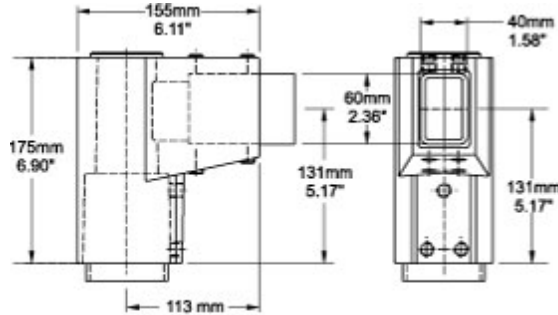

Quality Products. Service Excellence.

Tara Plus Fixed Elbow 70 TPSSFE70 Series

- For use with 70mm round tube and 60x40mm rectangular tube.
- Die-cast Aluminum G Al Si 12.
- No rotation.
- Accessible from the top.

Front View of Elbow

End View

Bottom View

Part No. R149-020-001

Tags: TPSS, tara plus, taraplus, suspension system, elbow, rectangular, round, operator, fixed, 70mm *Data subject to change without notice*

© 2023. Hammond Manufacturing Ltd. All rights reserved.