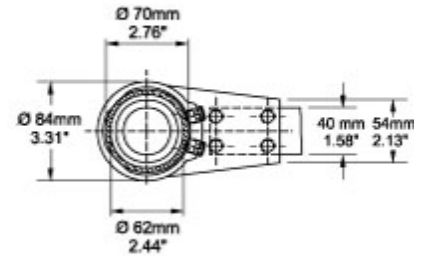

Quality Products. Service Excellence.

Tara Plus Fixed Elbow 70 TPSSFE70 Series

- For use with 70mm round tube and 60x40mm rectangular tube.
- Die-cast Aluminum G Al Si 12.
- No rotation.
- Accessible from the top.

Front View of Elbow

End View

Bottom View

Part No. R149-020-001

Tags: TPSS, tara plus, taraplus, suspension system, elbow, rectangular, round, operator, fixed, 70mm *Data subject to change without notice*

© 2023. Hammond Manufacturing Ltd. All rights reserved.