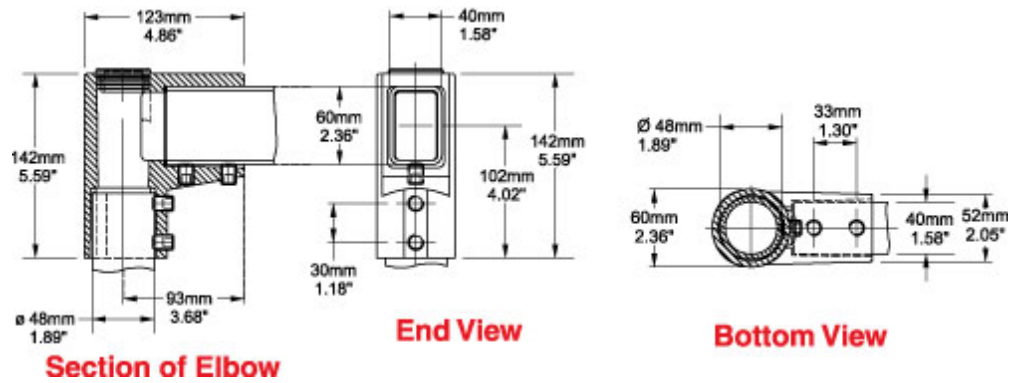

## Tara Plus Fixed Elbow 48 TPSSFE48 Series

- For use with 48mm round tube and 60x40mm rectangular tube.
- Vertical 48mm tube connection for use with Couplings only (not Base 48).
- Die-cast Aluminum G Al Si 12.
- Large cover opening for easier cable pull through.
- No rotation.
- Accessible from the top.

Part No. **R149-020-000**

Tags: TPSS, tara plus, taraplus, suspension system, elbow, rectangular, round, operator, fixed, 48mm *Data subject to change without notice*

© 2023. Hammond Manufacturing Ltd. All rights reserved.