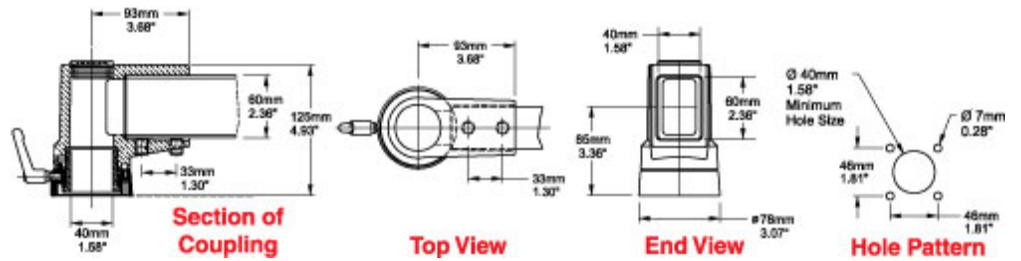

Quality Products. Service Excellence.

Tara Plus Elbow Coupling *TPSSEC Series*

- Attaches to enclosure.
- Accepts 60x40mm rectangular tube parallel to enclosure top/bottom.
- Die-cast Aluminum G Al Si 12.
- Adjustable torque resistance.
- Rotates 300°.
- Accessible from the top.

Part No. **R149-035-000**

Tags: TPSS, tara plus, taraplus, suspension system, elbow coupling, rectangular, operator

Data subject to change without notice

© 2023. Hammond Manufacturing Ltd. All rights reserved.