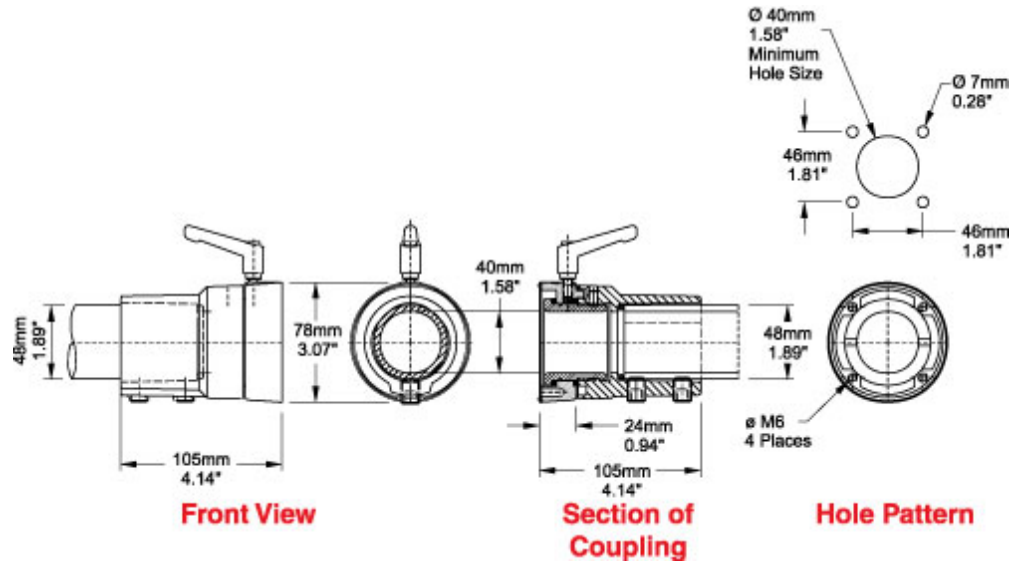

Quality Products. Service Excellence.

Tara Plus Coupling TPSSC Series

- Attaches to enclosure.
- Accepts 48mm round tube. perpendicular to enclosure top/bottom.
- Die-cast Aluminum G Al Si 12.
- Adjustable torque resistance.
- Rotates 300°.

Part No.	Mounting Position
R149-025-500	Top
R149-025-501	Bottom

Data subject to change without notice