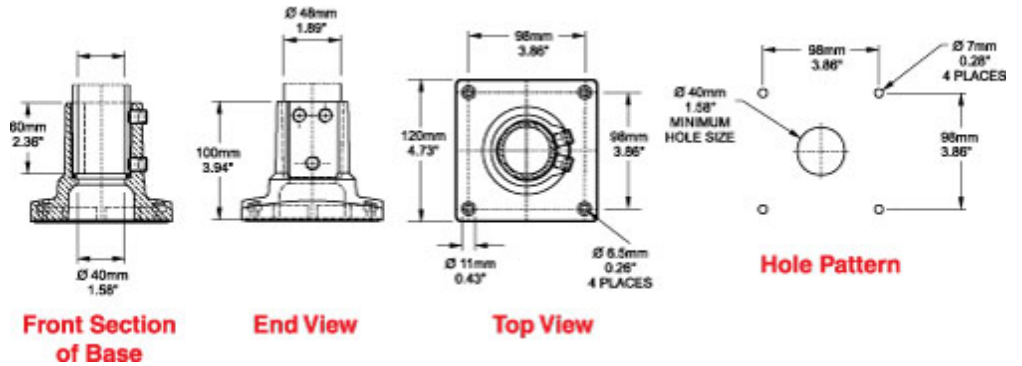

Quality Products. Service Excellence.

Tara Plus Base 48 TPSSB48 Series

- For use with 48mm round tube.
- Not for use with any horizontal configurations.
- Compatible with tube up or tube down configurations.
- Die-cast Aluminum G Al Si 12.
- No rotation.

Part No. **R149-030-000**

Tags: TPSS, tara plus, taraplus, suspension system, base, round, operator, fixed, 48mm

Data subject to change without notice

© 2023. Hammond Manufacturing Ltd. All rights reserved.