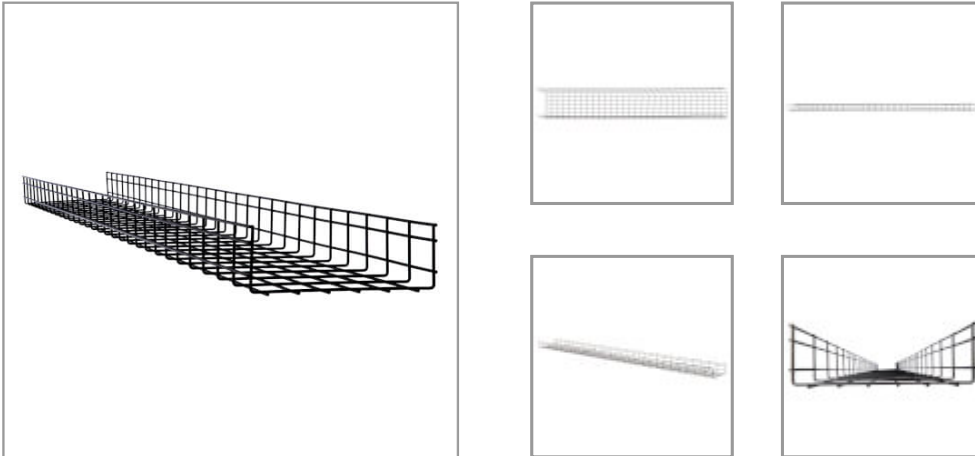

Wire Mesh Cable Tray - 300 x 100 x 3000 mm (12 in. x 4 in. x 10 ft.), 6 Pack

MODEL NUMBER: SRWB12410STR6

Provides wall-, floor- or ceiling-based copper cable routing, allowing organized category cable bundling within your data center.

Features

Eliminate Cable Stress by Organizing Copper Cabling Through Your Data Center This SmartRack® Wire Mesh Cable Tray is easy to install along the wall, floor or ceiling of your data center. The SRWB12410STR6 is a straight section measuring 3000 millimeters long, but you can cut it with side-action bolt cutters to fit your custom specifications. It also measures 300 millimeters wide and 100 millimeters high to allow you to neatly bundle network and audio/video cables.

Constructed from High-Strength Steel Wire Built to Last in Busy Environments The black powder-coated wire is smooth and rounded, which not only protects cable installers and IT personnel from cutting their hands, but also prevents cables from fraying along sharp edges. The rounded wire also prohibits debris from building up on it in dusty network closets and industrial spaces. Large mesh openings allow you to route cables through the spaces if needed.

Designed to Give You Great Flexibility in Installation, Transportation and Storage The SRWB12410STR6 is ideal for data centers, network closets and some industrial areas in a wide variety of applications, including office buildings, shopping centers, schools, hotels, hospitals, restaurants and transportation centers. Each tray can be stacked with another to save space during transportation or storage.