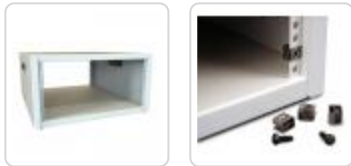

# Studio Rack Cabinet *RCBS Series*

600 lbs (272 kg) Weight Capacity

The RCBS has been the industry standard for desktop studio and test/measurement applications for over four decades. Fixed-depth rack rails recessed 0.375" at the front and rear are included in the fully welded frame.

## Features

- Constructed in 16-gauge welded steel.
- The fixed-depth mounting rails have EIA-spaced classic round holes for clip-nut use.
- Includes four (4) PVC non-marking feet, two (2) lifting handles, a starter pack **CLPKIT1032-10** of (10) 10-32 screws, and clip nuts.
- Finished in textured RAL9005 black or RAL 7035 light gray powder paint.
- 600 lbs (272 kg) **load rating**.
- TAA-compliant for GSA Schedule purchases.
- RoHS Compliant.
- Manufactured in North America within an ISO 9001:2015 certified facility.

## Accessories

- Rack Shelves
- Rack Panels
- Ground Stud Kit
- PDUs and Outlet Strips
- 10-32 Mounting Screw and Clip Nut Combo-Pack

Part No.	Part No.	Overall Dimensions			Rack Units	Usable Mounting Dimensions		Similar Size Part No.
		Height	Width	Depth		Height	Depth	
Black	RAL 7035 Light Gray							
RCBS1900313BK1	RCBS1900313LG1	5.50	21.00	13.00	2U	3.50	12.38	
RCBS1900513BK1	RCBS1900513LG1	7.25	21.00	13.00	3U	5.25	12.38	
RCBS1900713BK1	RCBS1900713LG1	9.00	21.00	13.00	4U	7.00	12.38	