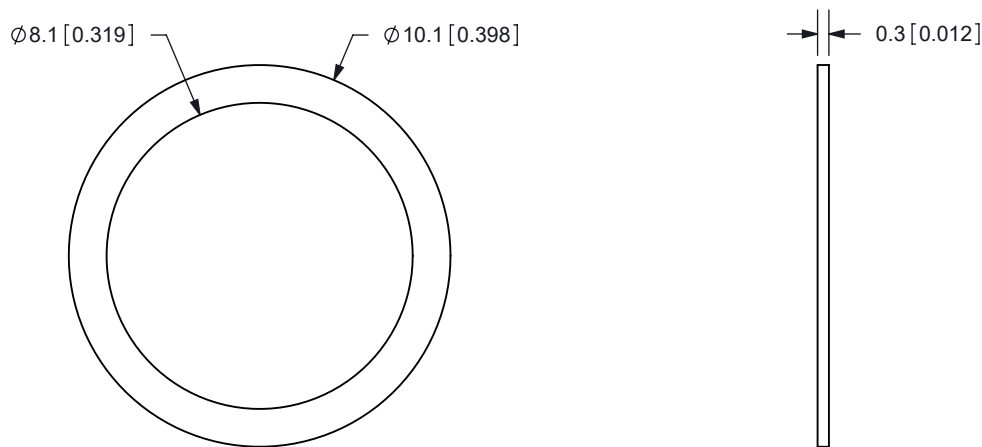

REV.	DESCRIPTION	DATE
A	NEW DRAWING	11/11/2009
B	CORRECTED THREAD SIZE	9/11/2015
C	BRAND UPDATE	1/6/2022

TOLERANCE:
±0.1 MM
UNLESS OTHERWISE
SPECIFIED

CUI DEVICES

6405 SW Rosewood St, Suite C
Lake Oswego, OR 97035
Phone: 877-323-3576

Website: www.cuidevices.com

TITLE: 5/16-32 NUT	REV: C
--------------------	--------

PART NO. PJ-005X-HDW	UNITS: MM
----------------------	-----------

	MATERIAL	PLATING	COLOR
NUT	Brass	Nickel	Silver
WASHER	Steel	Nickel	Silver