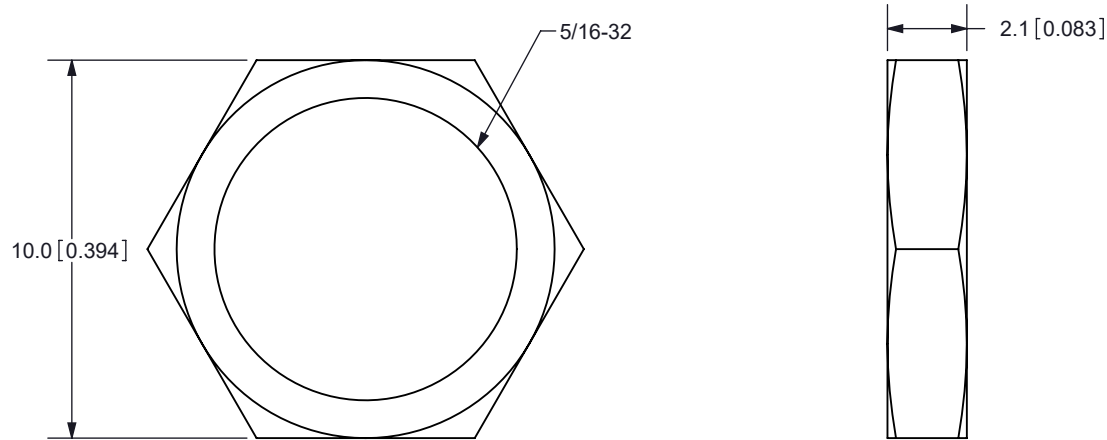

REV.	DESCRIPTION	DATE
A	NEW DRAWING	11/11/2009
B	CORRECTED THREAD SIZE	9/11/2015
C	BRAND UPDATE	1/6/2022

TOLERANCE:
±0.1 MM
UNLESS OTHERWISE
SPECIFIED

CUI DEVICES

6405 SW Rosewood St, Suite C
Lake Oswego, OR 97035
Phone: 877-323-3576

Website: www.cuidevices.com

TITLE: 5/16-32 NUT	REV: C
--------------------	--------

PART NO. PJ-005X-HDW	UNITS: MM
----------------------	-----------

	MATERIAL	PLATING	COLOR
NUT	Brass	Nickel	Silver
WASHER	Steel	Nickel	Silver