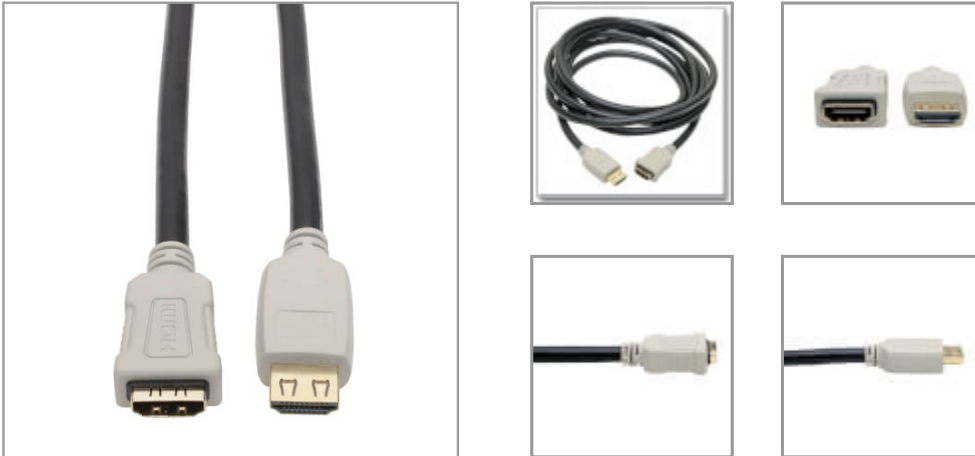

High-Speed HDMI Extension Cable (M/F) - 4K 60 Hz, HDR, 4:4:4, Gripping Connector, 10 ft.

MODEL NUMBER: P569-010-2B-MF

High-speed cable extends an existing HDMI audio/video connection up to 10 ft. while supporting 4K resolutions with HDR and 4:4:4 color.

Features

4K HDMI Cable Connects Home Theater or Digital Signage Audio/Video Components

This high-speed HDMI extension cable securely connects HDMI-enabled laptops, tablets, PCs, Blu-ray players, game consoles or satellite/cable TV boxes and HDTVs, HD monitors, projectors or home theater receivers. A special gripping male connector ensures components stay firmly attached to avoid viewing interruptions.

High-Speed Extension Cable Expands a Current 4K Connection by 10 ft.

The P569-010-2B-MF extends an existing 11-foot (3.3-meter) 4K HDMI connection an additional 10 feet (3.1 meters) for a total of 21 feet (6.4 meters), while maintaining its original 4K/60Hz resolution. When the total length ranges between 21 feet and 30 feet (9.1 meters), the maximum display resolution drops to 4K/30Hz. Any total length between 30 feet and 60 feet (18.3 meters) finds the maximum resolution drop to 1080p.

Avoid Signal Disruptions with an Extra-Secure Gripping HDMI Connector

Having a cable come loose accidentally can cause A/V signal loss right as the running back scrambles for the end zone or your avatar is surrounded by zombies. The specially designed HDMI male connector firmly grips the HDMI port on your equipment to help prevent accidental disconnection and signal disruption. With greater port retention than typical HDMI connectors, the gripping port resists vibrations that can loosen connections over time. This is especially helpful for ensuring components stay attached in difficult-to-access installations.