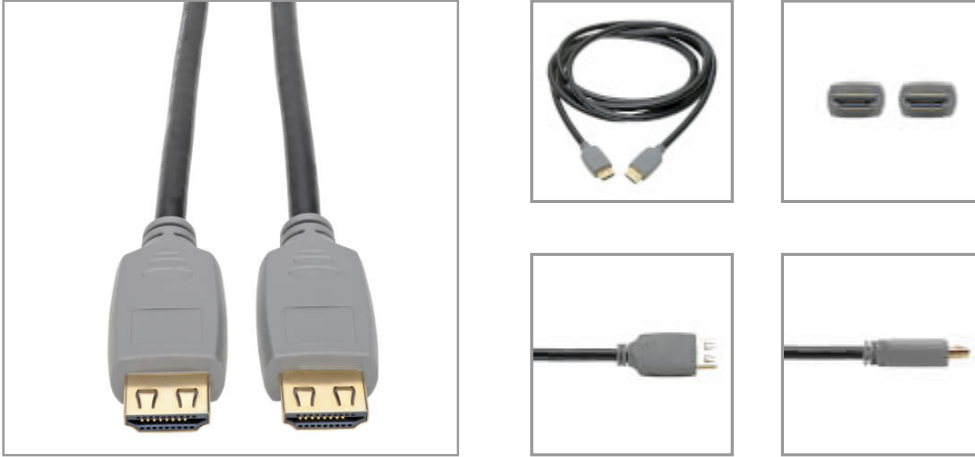

4K HDMI Cable (M/M) - 4K 60 Hz, HDR, 4:4:4, Gripping Connectors, Black, 10 ft.

MODEL NUMBER: P568-010-2A

4K HDMI cable connects your laptop or tablet to an HDTV, monitor or projector for crystal-clear 4K video with 4:4:4 color.

Features

4K HDMI Cable Connects Home Theater or Digital Signage Audio/Video Components

This 4K HDMI cable securely connects HDMI-enabled laptops, tablets, PCs, Blu-ray players, game consoles or satellite/cable TV boxes to HDTVs, HD monitors, projectors or home theater receivers. Gripping HDMI connectors on both ends help ensure components stay firmly attached to avoid viewing interruptions. The 10-foot (3-meter) length allows you great flexibility in placing your home theater components.

Enjoy the Clarity of 4K HDMI Video with Multi-Channel Audio, HDR and 4:4:4 Color

This 4K HDMI cable provides a pure digital connection that supports Ultra HD video resolutions up to 4K for crystal-clear picture and sound. High Dynamic Range (HDR) provides a wide range of vibrant colors with richer contrast, brighter whites and deeper blacks that pop on your 4K display. It also supports 4:4:4 chroma subsampling for top-level PC gaming or using your HDTV as a PC monitor. The cable is backward compatible with previous HDMI generations, allowing you to use it to connect lower-resolution components.

Highlights

- Supports UHD resolutions up to 4K (4:4:4) for crystal-clear video
- High-grip HDMI plugs maintain constant A/V signal without accidental disconnections
- Carries High Dynamic Range (HDR) signals for rich contrast and expanded color accuracy
- 10 ft. length allows great flexibility in setting up devices in your home theater
- Plug-and-play operation with no software required for easy, immediate installation