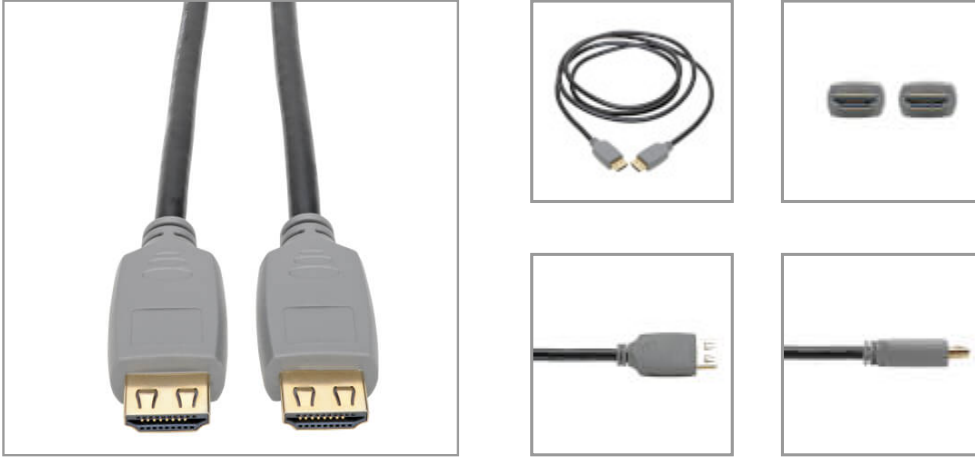

4K HDMI Cable (M/M) - 4K 60 Hz, HDR, 4:4:4, Gripping Connectors, Black, 6 ft.

MODEL NUMBER: P568-006-2A

4K HDMI cable connects your laptop or tablet to an HDTV, monitor or projector for crystal-clear 4K video with 4:4:4 color.

Features

4K HDMI Cable Connects Home Theater or Digital Signage Audio/Video Components

This 4K HDMI cable securely connects HDMI-enabled laptops, tablets, PCs, Blu-ray players, game consoles or satellite/cable TV boxes to HDTVs, HD monitors, projectors or home theater receivers. Gripping HDMI connectors on both ends help ensure components stay firmly attached to avoid viewing interruptions. The six-foot (1.8-meter) length allows you flexibility in placing your home theater components.

Enjoy the Clarity of 4K HDMI Video with Multi-Channel Audio and 4:4:4 Color

This 4K HDMI cable provides a pure digital connection that supports Ultra HD video resolutions up to 4K for crystal-clear picture and sound. It's compatible with HDCP 2.2, as well as HDR video, providing a wide range of vibrant colors with richer contrast, brighter whites and deeper blacks that pop on your 4K display. HDCP 2.2 compliance allows you to stream 4K Amazon and Netflix content with no complications. This adapter supports 4:4:4 chroma subsampling for top-level PC gaming or using your HDTV as a PC monitor. The cable is backward compatible with previous HDMI generations, allowing you to use it to connect lower-resolution components.

Specifications

Highlights

- Supports UHD resolutions up to 4K (4:4:4) for crystal-clear video
- High-grip HDMI plugs maintain constant A/V signal without accidental disconnections
- Carries High Dynamic Range (HDR) signals for rich contrast and expanded color accuracy
- 6 ft. length allows flexibility in setting up devices in your home theater
- Plug-and-play operation with no software required for easy, immediate installation