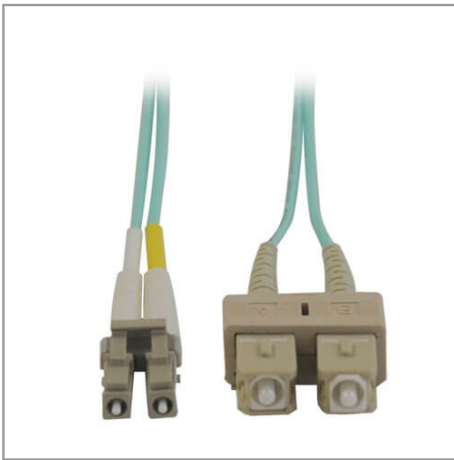

Important Note

OM3 can support 40GBASE-SR4 / 100GBASE-SR10 in applicable parallel optics networks.

10Gb Duplex Multimode 50/125 OM3 LSZH Fiber Patch Cable (LC/SC) - Aqua, 10M (33 ft.)

MODEL NUMBER: **N816-10M**

Highlights

- Designed for 10-Gig Ethernet applications...OM3
- Backward compatible with existing 50/125 fiber
- Max 10Gb distance of 300 meters @850nm
- Low-Smoke, Zero Halogen (LSZH) Aqua jacket

Package Includes

- 10 meter Duplex Multimode 50/125 Aqua OM3 Fiber Patch Cable, SC/LC

Features

- 10gb Ethernet speed to 300 meters @850nm, OM3 Rated
- Use with VCSEL and LED laser light sources
- High-Speed, High-Bandwidth, Low-Cost
- Backward compatible with legacy LAN's
- Ideal for Fibre Channel (SAN) applications
- IEEE 802.3ae and TIA LOMMF compliant

Specifications

OVERVIEW	
UPC Code	037332124845
Technology	Multimode
Optical Mode	OM3
PHYSICAL	
Cable Jacket Color	Aqua
Connector Color	White; Beige
Cable Jacket Material	LSZH

Cable Jacket Rating	OFNR
Clad Diameter (microns)	125
Core Diameter (microns)	50
Number of Fibers	2
Cable Length (ft.)	32.8
Cable Length (m)	10.00
Cable Length (in.)	393.7
Minimum Bend Radius	20 mm (Dynamic); 10 mm (Static)
Shipping Dimensions (hwd / in.)	9.00 x 7.00 x 0.75
Shipping Dimensions (hwd / cm)	22.86 x 17.78 x 1.90
Shipping Weight (lbs.)	0.13
Shipping Weight (kg)	0.06
Fiber Cable Length	10M (32.8 ft)
ENVIRONMENTAL	
Operating Temperature Range	-4° to 140°F (-20° to 60°C)
Storage Temperature Range	-4° to 140°F (-20° to 60°C)
Operating Humidity Range	5% to 85% RH, Non-Condensing
Storage Humidity Range	35% to 65% RH, Non-Condensing
COMMUNICATIONS	
Network Compatibility	1 Gbps (Gigabit); 10 Gbps; 25 Gbps; 40 Gbps; 100 Gbps
Attenuation @ 850NM	3.0 dB/km
Insertion Loss	LC 0.20 dB; SC 0.20 dB
CONNECTIONS	
Side A - Connector 1	SC DUPLEX (MALE)
Side B - Connector 1	LC DUPLEX (MALE)
Endface Polish	PC
FEATURES & SPECIFICATIONS	
Push/Pull Tabs	No
Breakout	No
Trunk	No
STANDARDS & COMPLIANCE	
Product Compliance	RoHS; REACH