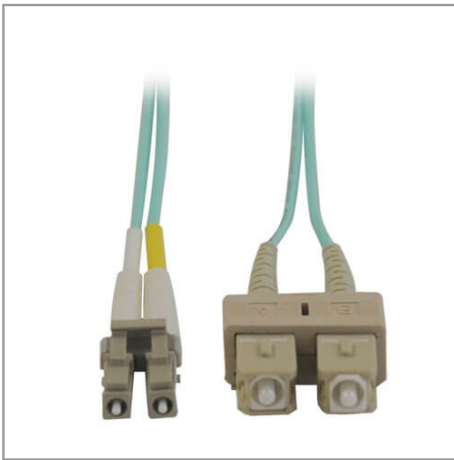

Important Note

OM3 can support 40GBASE-SR4 / 100GBASE-SR10 in applicable parallel optics networks.

10Gb Duplex Multimode 50/125 OM3 LSZH Fiber Patch Cable (LC/SC) - Aqua, 3M (10 ft.)

MODEL NUMBER: N816-03M

Highlights

- Designed for 10-Gig Ethernet applications...OM3 Rated
- Backward compatible with existing 50/125 fiber
- Max 10Gb distance of 300 meters @850nm
- Low-Smoke, Zero Halogen (LSZH) Aqua jacket

Package Includes

- 3 meter Duplex Multimode 50/125 Aqua OM3 Fiber Patch Cable, SC/LC

Features

- 10Gb Ethernet speed to 300 meters @850nm, OM3 rated
- Use with VCSEL and LED laser light sources
- High-Speed, High-Bandwidth, Low-Cost
- Backward compatible with legacy LAN's
- Ideal for Fibre Channel (SAN) applications
- IEEE 802.3ae and TIA LOMMF compliant

Specifications

OVERVIEW	
UPC Code	037332124838
Technology	Multimode
Optical Mode	OM3
PHYSICAL	
Cable Jacket Color	Aqua
Connector Color	White; Beige
Cable Jacket Material	LSZH

Cable Jacket Rating	OFNR
Clad Diameter (microns)	125
Core Diameter (microns)	50
Number of Fibers	2
Cable Length (ft.)	9.8
Cable Length (m)	2.99
Cable Length (in.)	118.1
Minimum Bend Radius	20 mm (Dynamic); 10 mm (Static)
Shipping Dimensions (hwd / in.)	0.25 x 6.00 x 8.00
Shipping Dimensions (hwd / cm)	0.64 x 15.24 x 20.32
Shipping Weight (lbs.)	0.10
Shipping Weight (kg)	0.05
Fiber Cable Length	3M (9.8 ft)
ENVIRONMENTAL	
Operating Temperature Range	-4° to 140°F (-20° to 60°C)
Storage Temperature Range	-4° to 140°F (-20° to 60°C)
Operating Humidity Range	5% to 85% RH, Non-Condensing
Storage Humidity Range	35% to 65% RH, Non-Condensing
COMMUNICATIONS	
Network Compatibility	1 Gbps (Gigabit); 10 Gbps; 25 Gbps; 40 Gbps; 100 Gbps
Attenuation @ 850NM	3.0 dB/km
Insertion Loss	LC 0.20 dB; SC 0.20 dB
CONNECTIONS	
Side A - Connector 1	SC DUPLEX (MALE)
Side B - Connector 1	LC DUPLEX (MALE)
Endface Polish	PC
FEATURES & SPECIFICATIONS	
Push/Pull Tabs	No
Breakout	No
Trunk	No
STANDARDS & COMPLIANCE	
Product Compliance	RoHS; REACH