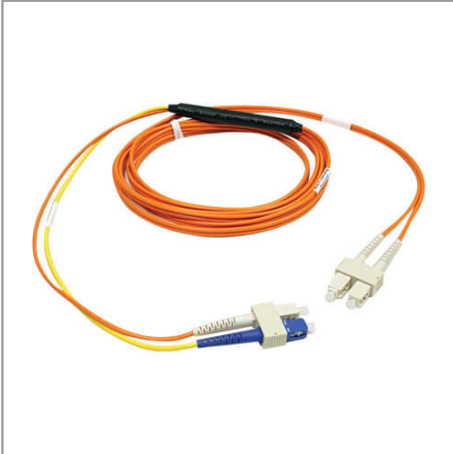

Fiber Optic Mode Conditioning Patch Cable (SC/SC), 2M (6 ft.)

MODEL NUMBER: N426-02M

Highlights

- 2 Meter SC/SC Mode Conditioning Cable
- Run 1000Base-LX Gigabit Ethernet over MMF by offsetting signal loss
- IEEE 802.3z Gigabit Ethernet Compliant

Package Includes

- 2 Meter SC/SC Mode Conditioning Cable

Features

- Use Singlemode Transceivers on Multimode Fiber Backbones
- Offsets the Singlemode Laser launch from the center of a Multimode fiber
- Available in a variety of connector combinations

Specifications

OVERVIEW	
UPC Code	037332135605
Optical Mode	OM1
PHYSICAL	
Cable Jacket Color	Orange; Yellow
Connector Color	Gray; Blue
Cable Jacket Material	PVC
Cable Jacket Rating	OFNR
Clad Diameter (microns)	125
Core Diameter (microns)	62.5
Number of Fibers	2
Cable Length (ft.)	6.6
Cable Length (m)	2.01

Cable Length (in.)	78.7
Minimum Bend Radius	20MM (Dynamic); 10MM (Static)
Shipping Dimensions (hwd / in.)	9.00 x 7.00 x 0.50
Shipping Dimensions (hwd / cm)	22.86 x 17.78 x 1.27
Shipping Weight (lbs.)	0.18
Shipping Weight (kg)	0.08
ENVIRONMENTAL	
Operating Temperature Range	-4 to 140 °F (-20 to 60 °C)
Storage Temperature Range	-4 to 140 °F (-20 to 60 °C)
Operating Humidity Range	5% to 85% RH, Non-Condensing
Storage Humidity Range	35% to 65% RH, Non-Condensing
COMMUNICATIONS	
Attenuation @ 850NM	3.0dB/Km
Insertion Loss	MM TO MM0.20dB;MM TO SM0.30dB
CONNECTIONS	
Side A - Connector 1	SC DUPLEX (MALE)
Side B - Connector 1	SC DUPLEX (MALE)
Endface Polish	PC
FEATURES & SPECIFICATIONS	
Push/Pull Tabs	No
Breakout	No
Trunk	No
STANDARDS & COMPLIANCE	
Product Compliance	RoHS; REACH
WARRANTY & SUPPORT	
Product Warranty Period (Worldwide)	Lifetime limited warranty