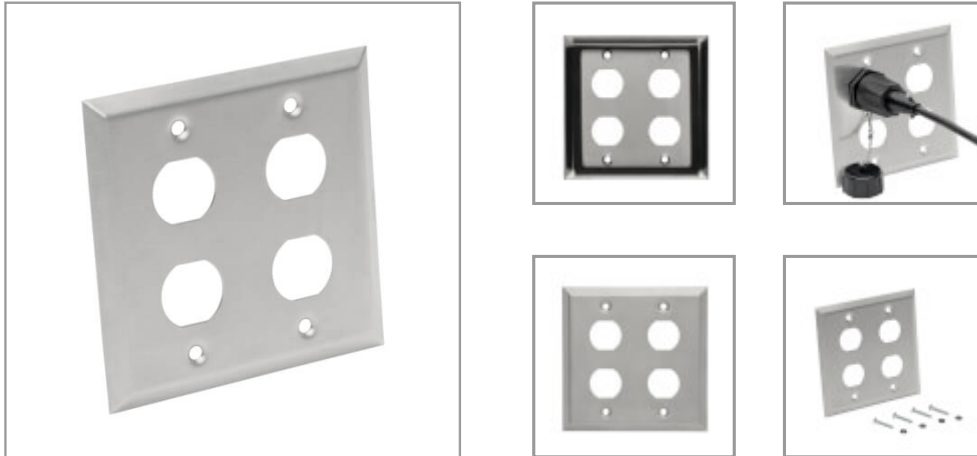

4 Port Double Gang Faceplate, Stainless Steel, Industrial Grade, IP44, TAA

MODEL NUMBER: N206-FP04-IND

Bulkhead wall plate combines with a coupler and industrial Cat5e/6, USB 3.0 or 4K HDMI cable to complete an IP44 connection.

Features

Bulkhead Wall Plate Recommended for Outdoor or Harsh Indoor Environments This double-gang industrial bulkhead face plate is ideal for connecting Cat5e/6 networks, USB 3.0 or 4K HDMI installations in outdoor applications and other areas where protection from harsh elements is essential. The stainless steel frame and rubber back gasket contribute to the wall plate's IP44 rating, which ensures protection from splashing water from all directions. Wall-mounting hardware is included.

Designed for Use with Industrial-Grade Cables and Couplers The Bulkhead wall plate with four cutouts is recommended for use with N206-Series industrial Cat5e/6 patch cables and N206-BC01-IND bulkhead coupler or N206-KJ01-IND keystone jack, the U325-Series industrial USB 3.0 cables and U325-000-IND bulkhead coupler and the P569-000-FF-IND bulkhead coupler and P569-Series industrial 4K HDMI cables (all sold separately).