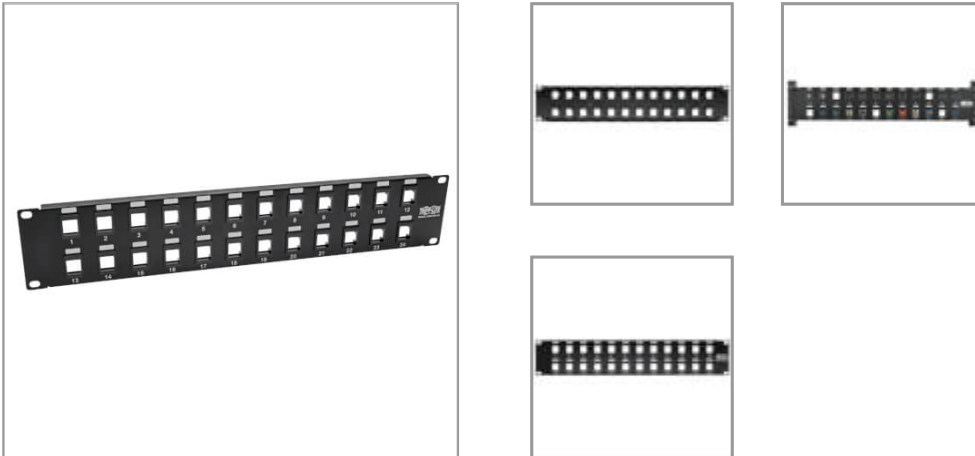

## 24-Port 2U Rack-Mount Unshielded Blank Keystone/Multimedia Patch Panel, RJ45 Ethernet, USB, HDMI, Cat5e/6

MODEL NUMBER: **N062-024-KJ**

Manages and organizes input and output cable connections in your network. Customizable solution for a variety of applications, including Ethernet, voice, audio/video and USB.

### Description

The N062-024-KJ 24-Port 2U Rack-Mount Unshielded Blank Keystone/Multimedia Patch Panel manages and organizes the cabling in your network. The 24 blank cutouts accommodate all keystone jacks, including RJ45 Ethernet, HDMI audio/video, voice and USB applications. Ports are clearly numbered to help you identify connections. Mounts easily into 2U of an EIA-standard 19-inch two-post rack or wall-mount rack enclosure. Made from heavy-duty cold-rolled steel. Grounding wire included.

### Features

**Manages and Organizes a Wide Variety of Cabling** 24 blank cutouts accommodate most keystone jacks in the market  
For use with RJ45 Ethernet, HDMI audio/video, voice, USB and other applications  
Ports are numbered for easy connection identification  
Heavy-duty cold-rolled steel construction

**Quick, Easy Installation** Mounts easily into 2U of EIA-standard 19 in. 2-post rack or wall-mount rack enclosure  
Includes grounding wire