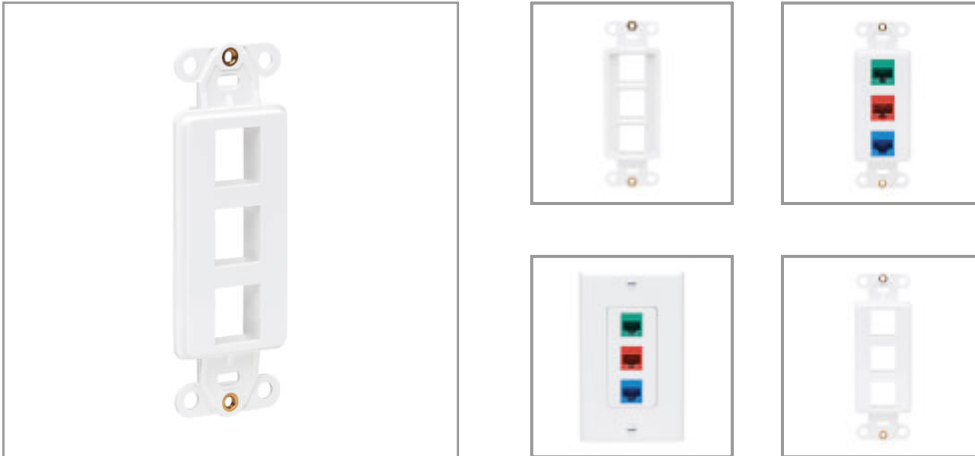

Center Plate Insert, Decora Style - Vertical, 3 Ports

MODEL NUMBER: N042D-003V-WH

Clean, simple insert mounts within Decora-style wall plate for terminating in-wall audio/video, voice or Ethernet cable installations.

Features

Decora-Style Face Plate Connects Audio/Video, Voice and Data Cable Lines at the Wall This vertical-style center insert provides a clean, simple method for your premise wiring applications, including home theater (audio/video), VoIP phones (voice) and Ethernet (data). Any type of keystone jack, including those used in HDMI, DisplayPort, RCA, USB and Cat5e/6/6a installations, snaps easily into the cutouts for quick cable connection.

High-Impact Construction Designed to Blend In Seamlessly The Decora-style polycarbonate insert plate is white and blends elegantly into any home or office décor for a sleek, professional installation. Mounting screws are included for flush mounting the insert with a compatible Decora-style wall plate (sold separately).

Highlights

- Ideal for home theater, VoIP or Ethernet premise wiring installations
- Compatible with any type of keystone jack, including HDMI, Cat5/6, USB and DisplayPort
- High-impact polycarbonate construction designed to last long in your décor
- Hardware included for mounting flush with compatible Decora-style wall plate