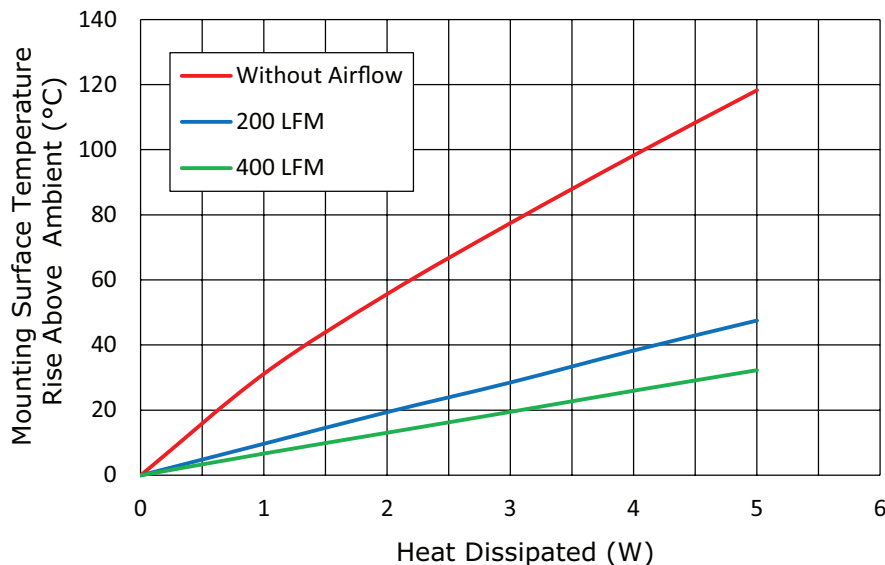

Note: 1. See performance curves for full thermal resistance details.

**PERFORMANCE CURVES**

Power (W)	Heatsink Temperature Rise Above Ambient (ΔT = T <sub>hs</sub> - T <sub>a</sub> ) [°C]		
	Natural Conv.	200 LFM	400 LFM
0	0	0	0
1	31.2	9.7	6.7
2	55.7	19.4	13.1
3	77.5	28.5	19.5
4	98.3	38.3	26.0
5	118.3	47.5	32.3

T<sub>hs</sub>: "hot spot" temperature measured on the heatsink  
T<sub>a</sub>: ambient temperature