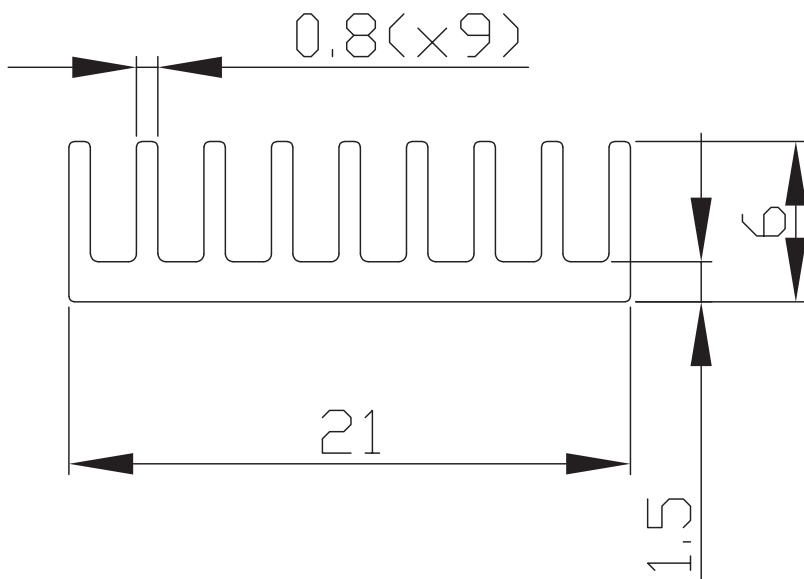

MECHANICAL DRAWING

units: mm
tolerance: ± 0.38 mm

MATERIAL	AL 6063-T5
FINISH	black anodized
WEIGHT	3.2 g