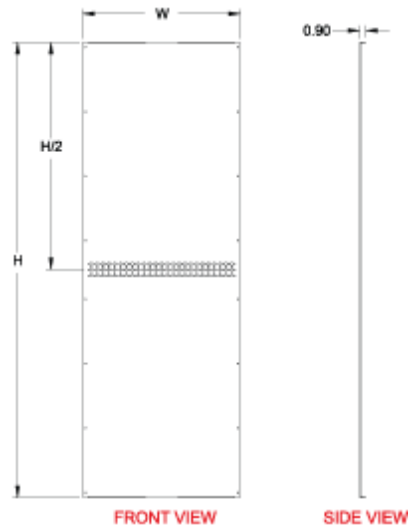

Quality Products. Service Excellence.

Side Mounting Inner Panels *HMESIP Series*

- Sold individually
- Formed 14 gauge galvanized steel unpainted
- Mounts directly to frame
- Can be used in combination with depth grid straps (top and bottom)
- Allows installation of 19" mounting rails including center support
- Reduced height may allow cable pass through on ganged cabinets

| Part No. | Overall | | For use with Cabinet | |
|----------|---------|-----|----------------------|-----|
| | H | W | H | D |
| HSIP145 | 1143 | 375 | 1400 | 500 |
| HSIP146 | 1143 | 475 | 1400 | 600 |
| HSIP148 | 1143 | 675 | 1400 | 800 |
| HSIP165 | 1343 | 375 | 1600 | 500 |
| HSIP166 | 1343 | 475 | 1600 | 600 |
| HSIP168 | 1343 | 675 | 1600 | 800 |
| HSIP184 | 1543 | 275 | 1800 | 400 |
| HSIP185 | 1543 | 375 | 1800 | 500 |
| HSIP186 | 1543 | 475 | 1800 | 600 |
| HSIP188 | 1573 | 675 | 1800 | 800 |
| HSIP204 | 1743 | 275 | 2000 | 400 |
| HSIP205 | 1743 | 375 | 2000 | 500 |
| HSIP206 | 1743 | 475 | 2000 | 600 |
| HSIP208 | 1743 | 675 | 2000 | 800 |
| HSIP225 | 1943 | 375 | 2200 | 500 |
| HSIP226 | 1943 | 475 | 2200 | 600 |
| HSIP228 | 1943 | 675 | 2200 | 800 |