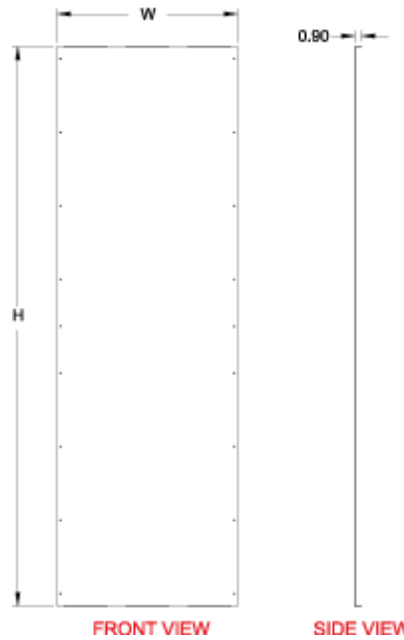

## Side Mounting Barrier Panels *HMESBP Series*

- Sold individually
- Formed 14 gauge galvanized steel unpainted
- Mounts directly to frame
- Full height and depth panel creating a full barrier between cells
- No provision for depth grid straps or 19" mounting rails
- Can be used as a mounting surface

Part No.	Overall		For use with Cabinet	
	Height	Width	Height	Depth
HSBP145	1293	375	1400	500
HSBP146	1293	475	1400	600
HSBP148	1293	675	1400	800
HSBP165	1493	375	1600	500
HSBP166	1493	475	1600	600
HSBP168	1493	675	1600	800
HSBP184	1693	275	1800	400
HSBP185	1693	375	1800	500
HSBP186	1693	475	1800	600
HSBP188	1693	675	1800	800
HSBP204	1893	275	2000	400
HSBP205	1893	375	2000	500
HSBP206	1893	475	2000	600
HSBP208	1893	675	2000	800
HSBP225	2093	375	2200	500
HSBP226	2093	475	2200	600
HSBP228	2093	675	2200	800