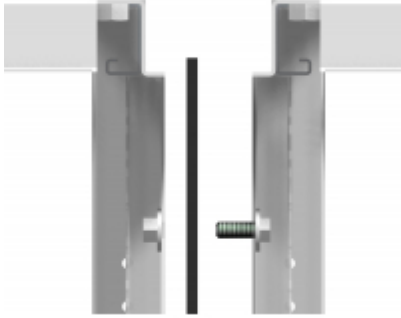

Quality Products. Service Excellence.

Frame Joining Kit *HMEJK Series*

- Heavy duty bolting kit connects side by side units at 8 points.
- Maintains UL/CSA Type 12 approvals.

Part No. **HMEJK**

Tags: HME, join, joining kit, bolting, Type 12