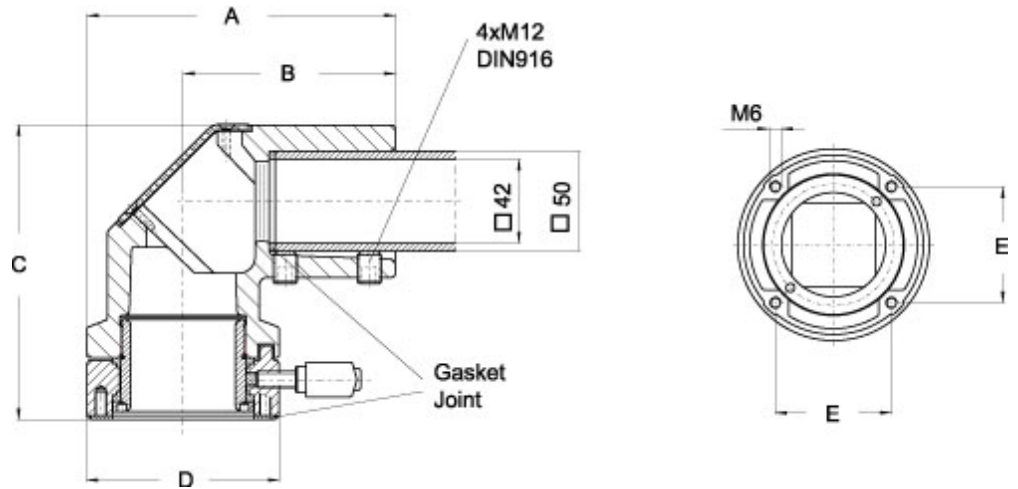

Quality Products. Service Excellence.

Heavy Duty Elbow Coupling *HDSSELC Series*

- Cast Aluminum
- Large thrust flange.
- Fastens with 4 hex socket screws.
- Adjustable torque resistance.
- Features a rotation range of 300°.

Part No.	System	A	B	C	D	E
R147-035-000R	50	154	106	147	96	58
R147-035-200R	80	209	139	190	139	87

Tags: HDSS, elbow, coupling, tube, rectangular, heavy duty, suspension, operator

Data subject to change without notice