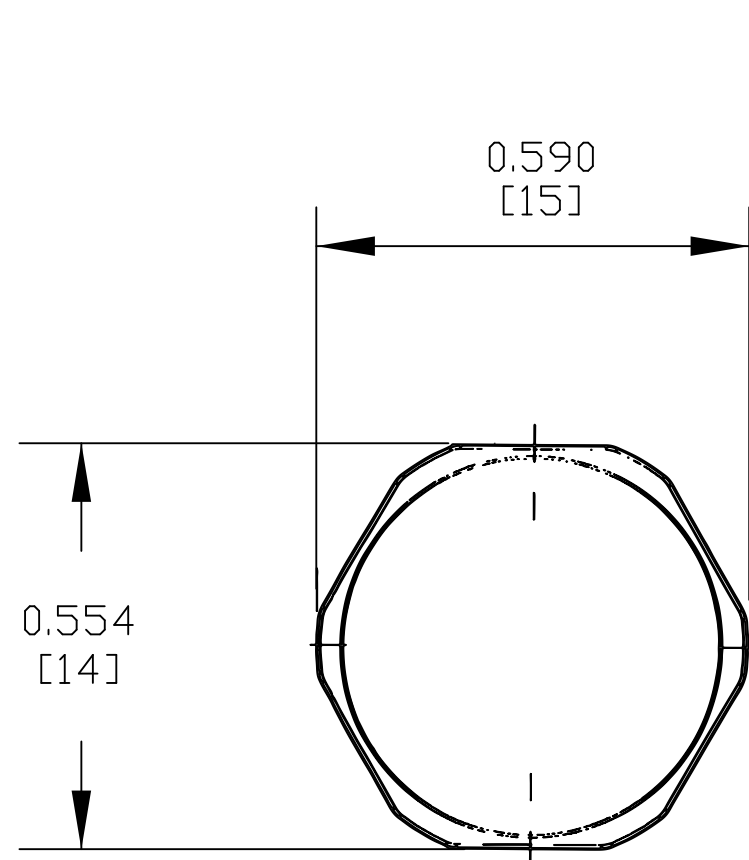

PART  
NAME

M8 X 1.0 VENT PLUG, BLACK, WITH O-RING WASHER

PART  
No.

IPV-67801-B

REV.  
DATE

5/29/19

DRAWING FOR REFERENCE  
 WE RESERVE THE RIGHT TO MAKE CHANGES TO OUR  
 STANDARD PRODUCTS. PLEASE CONSULT WITH BUD INDUSTRIES  
 PRIOR TO USING THIS DRAWING FOR DESIGN PURPOSE.

NOTES:

- 1- BODY MATERIAL - PC (IP67)  
 MEMBRANE MATERIAL - e-PTFE  
 O-RING WASHER MATERIAL - SILICONE
- 2- FINISH - BLACK
- 3- DIMENSIONS ARE INCH  
 [MM]