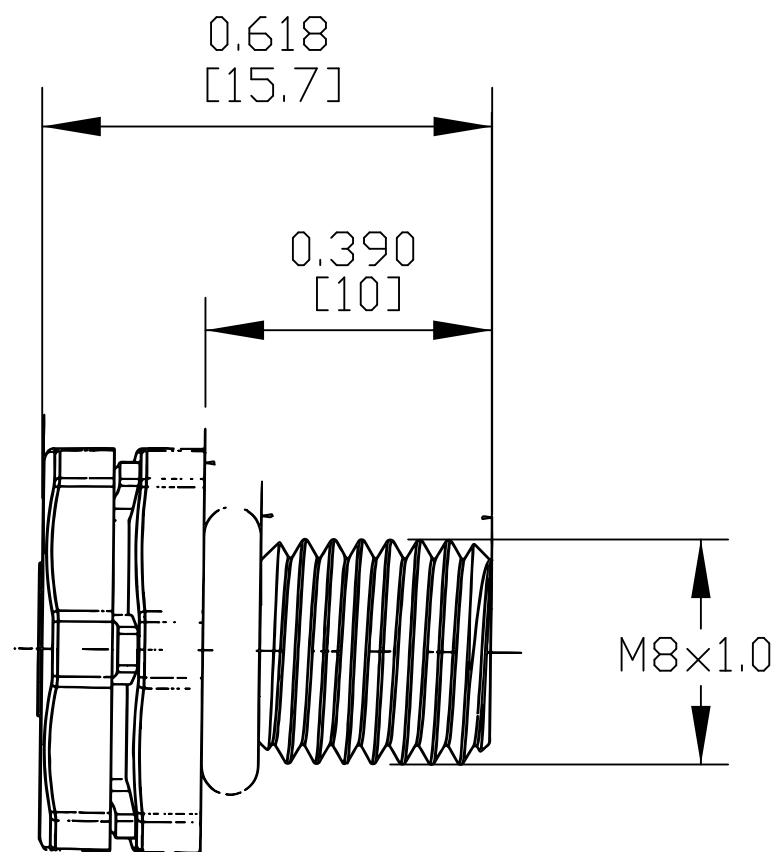

PART  
NAME

M8 X 1.0 VENT PLUG, BLACK, WITH O-RING WASHER

PART  
No.

IPV-67801-B

REV.  
DATE

5/29/19

DRAWING FOR REFERENCE  
 WE RESERVE THE RIGHT TO MAKE CHANGES TO OUR  
 STANDARD PRODUCTS. PLEASE CONSULT WITH BUD INDUSTRIES  
 PRIOR TO USING THIS DRAWING FOR DESIGN PURPOSE.

NOTES:

- 1- BODY MATERIAL - PC (IP67)  
 MEMBRANE MATERIAL - e-PTFE  
 O-RING WASHER MATERIAL - SILICONE
- 2- FINISH - BLACK
- 3- DIMENSIONS ARE INCH  
 [MM]