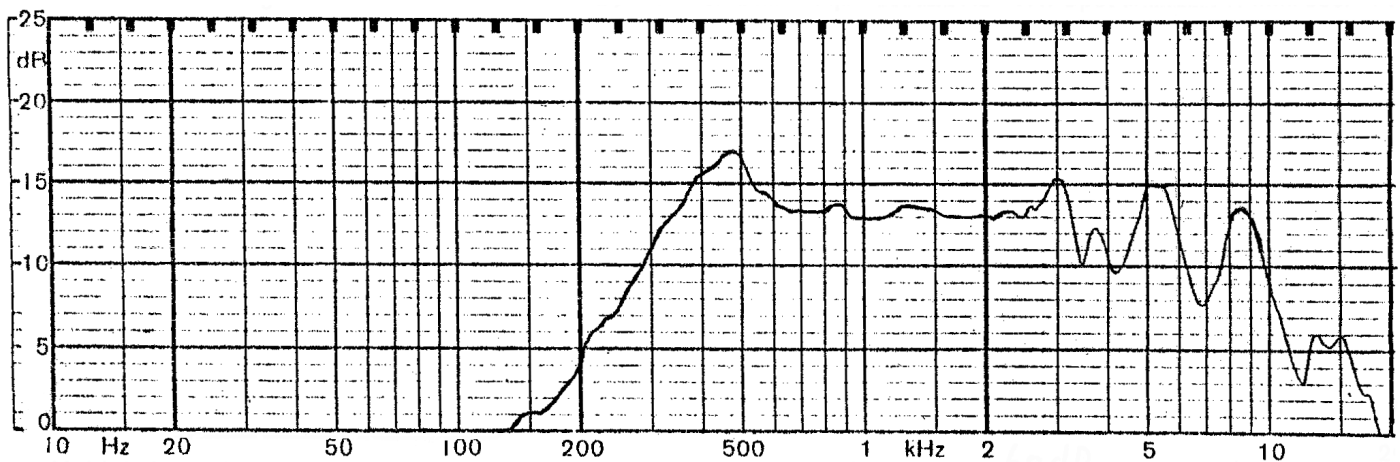

MODEL: GF0501M | **DESCRIPTION:** SPEAKER**FEATURES**

- 50 mm
- round frame
- 0.25 W
- 8 Ω
- ferrite magnet
- PET cone

**SPECIFICATIONS**

parameter	conditions/description	min	typ	max	units
input power			0.25	0.5	W
impedance	at 0.8 kHz, 1.0 V	6.8	8	9.2	Ω
resonant frequency (Fo)	at 1.0 V	440	550	660	Hz
frequency response		Fo		5,800	Hz
sound pressure level	at 0.25 W, 50 cm, avg at 0.8, 1.0, 1.2, 1.5 kHz	83	86	89	dB
buzz, rattle, etc.	must be normal at sine wave			1.41	V
dimensions	\varnothing 50 x 17.5				mm
magnet	ferrite				
cone material	PET				
terminal	solder eyelets				
weight			52.0		g
operating temperature		-25		60	$^{\circ}$ C
hand soldering	for maximum 3 seconds	360	380	400	$^{\circ}$ C
RoHS	yes				

MECHANICAL DRAWING

units: mm
tolerance: ±0.8 mm

FREQUENCY RESPONSE CURVE

parameter	conditions/description
potentiometer range	50 dB
rectifier	RMS
lower limit frequency	20 Hz
wr. speed	100 mm/sec
zero level	60 dB