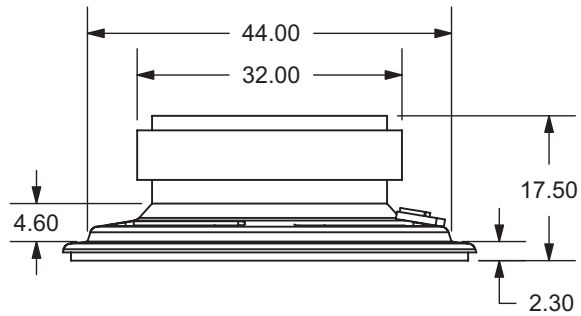

MODEL: GF0501M | **DESCRIPTION:** SPEAKER**FEATURES**

- 50 mm
- round frame
- 0.25 W
- 8 Ω
- ferrite magnet
- PET cone

**SPECIFICATIONS**

parameter	conditions/description	min	typ	max	units
input power			0.25	0.5	W
impedance	at 0.8 kHz, 1.0 V	6.8	8	9.2	Ω
resonant frequency (Fo)	at 1.0 V	440	550	660	Hz
frequency response		Fo		5,800	Hz
sound pressure level	at 0.25 W, 50 cm, avg at 0.8, 1.0, 1.2, 1.5 kHz	83	86	89	dB
buzz, rattle, etc.	must be normal at sine wave			1.41	V
dimensions	\varnothing 50 x 17.5				mm
magnet	ferrite				
cone material	PET				
terminal	solder eyelets				
weight			52.0		g
operating temperature		-25		60	$^{\circ}$ C
hand soldering	for maximum 3 seconds	360	380	400	$^{\circ}$ C
RoHS	yes				

MECHANICAL DRAWING

units: mm
tolerance: ±0.8 mm

FREQUENCY RESPONSE CURVE

parameter	conditions/description
potentiometer range	50 dB
rectifier	RMS
lower limit frequency	20 Hz
wr. speed	100 mm/sec
zero level	60 dB