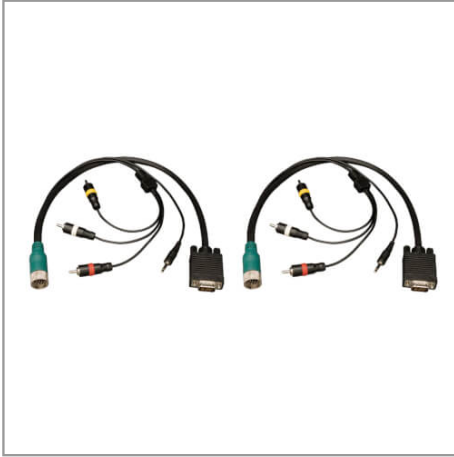

### Highlights

- SVGA / 3.5mm / Red-White RCA Audio / Composite Video, Male to Male
- Versatile trunk cable allows for a variety of connection options
- High quality RGB style VGA cable supports resolutions up to 1600 x 1200

### Package Includes

- 2 x HD15/3.5mm/Red White RCA Audio/Composite Video, All Male Plugs

### Description

Easy Pull Connector Kit includes: 2 x HD15 Male, 2 x stereo 3.5mm Plug, 4 x RCA Red/White Audio plugs, and 2 x Yellow Composite Video plugs, 1 ft. pigtails. Video support up to 1600 x 1200. Use with either PVC or Plenum Easy Pull trunk cables.

### Features

- Easy Pull, SVGA / 3.5mm / Red-White RCA Audio / Composite Video, Male to Male
- Eliminates the need to field terminate VGA connectors
- Allows cable to be run according to code - inside conduit, drop ceilings, etc.
- Makes pulling long cables fast and easy
- Trunk cables available in 35 ft., 50 ft. and 100 ft. lengths, PVC or Plenum rated jackets
- Support resolutions up to 1600 x 1200