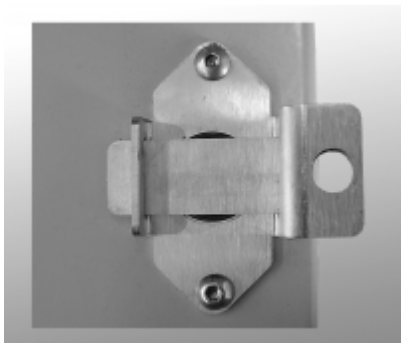

Quality Products. Service Excellence.

Padlock Adaptor

EJ Series

Features

- For use with Eclipse Junior (EJ) Series enclosures.
- Padlock adaptor fits directly over the slotted quarter turn preventing access.
- 2mm thick 14 gauge stainless steel.
- Stainless steel mounting hardware provided.
- Once installed, the bolts cannot be removed without the door open.
- Easy installed in the field.
- Padlock not included.
- Maintains UL/CSA Type 4, 4X rating.

Part No.

EJPA

Tags: **adapter, padlock, hardware, accessories, Eclipse Junior** *Data subject to change without notice*

© 2023. Hammond Manufacturing Ltd. All rights reserved.