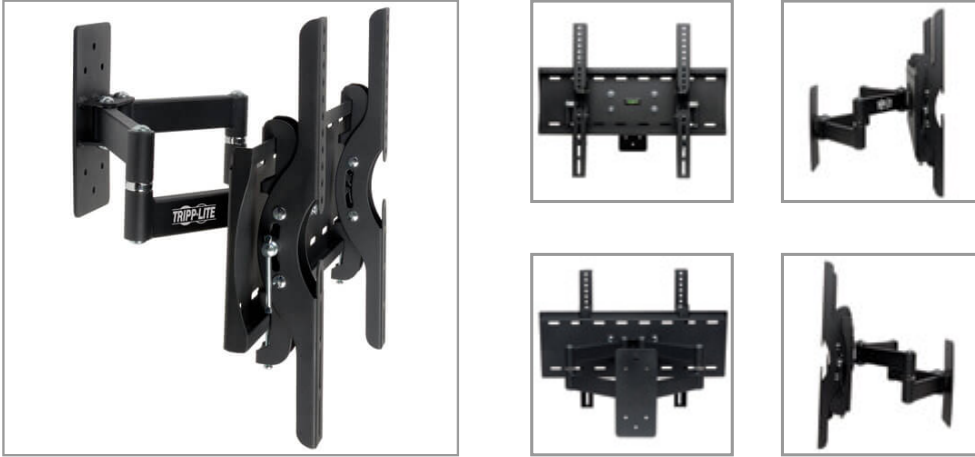

## Full-Motion Wall-Mount for 23" to 55" Flat-Screen Displays

MODEL NUMBER: DWM2342M

### Description

Tripp Lite's VESA-compliant DWM2342M Full-Motion Flat-Screen Wall Mount offers full-motion articulation and can free up valuable space in your workstation by allowing you to effortlessly reposition your display at any time, even after installation. Its sleek design features convenient one-touch display adjustment with tilt and swivel capabilities and fits most 23- to 55-inch flat-panel displays. Its durable, all-metal frame with scratch-resistant, powder-coat finish withstands the stress of repeated use and blends easily into any décor. It comes with all necessary mounting hardware and supports weights of up to 110 lbs. A built-in bubble level enables accurate display leveling. For peace of mind, the DWM2342M comes backed by a 5-year warranty.

### Features

- Tripp Lite's VESA-compliant DWM2342M Full-Motion Flat-Screen Wall Mount offers full-motion articulation and can free up valuable space in your workstation by allowing you to effortlessly reposition your display at any time, even after installation
- Sleek design features convenient one-touch display adjustment with tilt and swivel capabilities
- Fits most 23- to 55-inch flat-panel displays
- Durable, all-metal frame with scratch-resistant, powder-coat finish withstands the stress of repeated use and blends easily into any décor
- Comes with all necessary mounting hardware and supports weights of up to 110 lb
- Built-in bubble level enables accurate display leveling
- 5-year warranty

### Highlights

- **SEE NEW MODEL - DWM2655M**
- Can be used to increase available desk/table space in office applications
- Fits most flat-panel displays from 23" to 55"
- Convenient one-touch display adjustment for easy view optimization
- Equipped with a bubble level for accurate display leveling
- Wide range of motion with -10° to +10° tilt and 90° swivel capability
- Supports up to 110 lbs.
- 5-year warranty