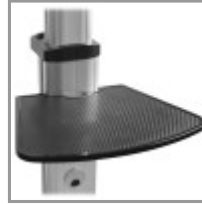

Laptop Shelf for DMCS3270XP Rolling TV/Monitor Cart

MODEL NUMBER: **DM3270SHELF**

Shelf accessory attaches to Tripp Lite rolling cart to hold a laptop, webcam, Blu-ray player or other audio/video component.

Features

Add Extra Audio/Video Components to Your Rolling TV/Monitor Cart

This black plastic shelf accessory easily clamps to the sides of your DMCS3270XP mobile cart. The height-adjustable shelf holds up to 11 pounds (4.9 kg), allowing you to add a laptop, webcam, Blu-ray or DVD player or other equipment to your mobile A/V application.

Specifications

OVERVIEW	
UPC Code	037332257895
Accessory Type	Rack Shelves
Accessory Class	Display Mount Accessories
PHYSICAL	
Color	Black
Material of Construction	Plastic
Housing Color	Black
Maximum Weight Capacity (lbs.)	11
Maximum Weight Capacity (kg)	5
Receptacle Color	Black
Shipping Dimensions (hwd / in.)	18.10 x 13.50 x 3.10

Highlights

- Clamps to your DMCS3270XP mobile TV/monitor cart
- Provides space for laptop, webcam, Blu-ray player or other audio/video equipment
- Height-adjustable black plastic shelf holds up to 11 lb. (4.9 kg)