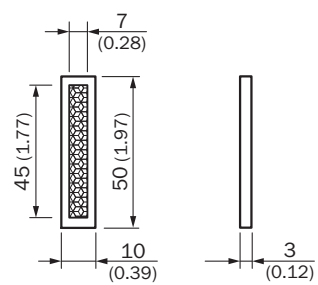

Dimensional drawing (Dimensions in mm (inch))