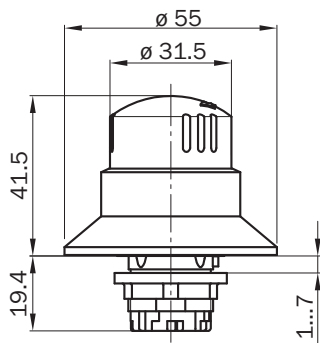

eCl@ss 10.0	27371291
eCl@ss 11.0	27371291
eCl@ss 12.0	27371291
ETIM 5.0	EC002034
ETIM 6.0	EC002034
ETIM 7.0	EC002034
ETIM 8.0	EC002034
UNSPSC 16.0901	39121545

Dimensional drawing (Dimensions in mm (inch))