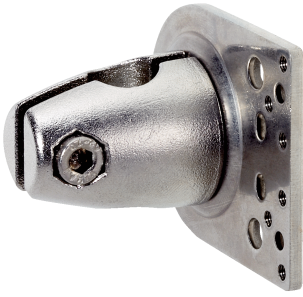

BEF-KHS-N08

SICK
Sensor Intelligence.

Ordering information

Type	Part no.
BEF-KHS-N08	2051607

Included in delivery: BEF-KHS-KH3 (1)

Other models and accessories → www.sick.com/

Detailed technical data

Technical specifications

Accessory group	Universal bar clamp systems
Material	Zinc plated steel (sheet), Zinc die cast (clamping bracket)
Items supplied	Universal clamp (5322626), mounting hardware
Description	Plate N08 for universal clamp bracket
Usable for	W100 W150 W4-3 W4S-3 W8 W9-3 W8G W8 Laser W8 Inox G6 W100 Laser W100-2 W4-3 Glass W4S-3 Glass RAY10 W4SLG-3 W9 GR18 MultiPulse Reflex Array MultiLine LUT3 KT5 KT8 KT10 CS8 G6 Inox