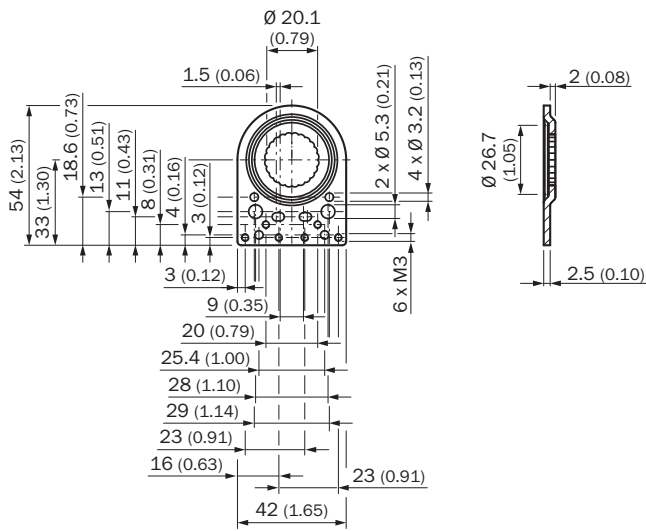

eCl@ss 10.0	27273701
eCl@ss 11.0	27273701
eCl@ss 12.0	27273701
ETIM 5.0	EC002024
ETIM 6.0	EC002024
ETIM 7.0	EC002024
ETIM 8.0	EC002024
UNSPSC 16.0901	32131023

Dimensional drawing (Dimensions in mm (inch))