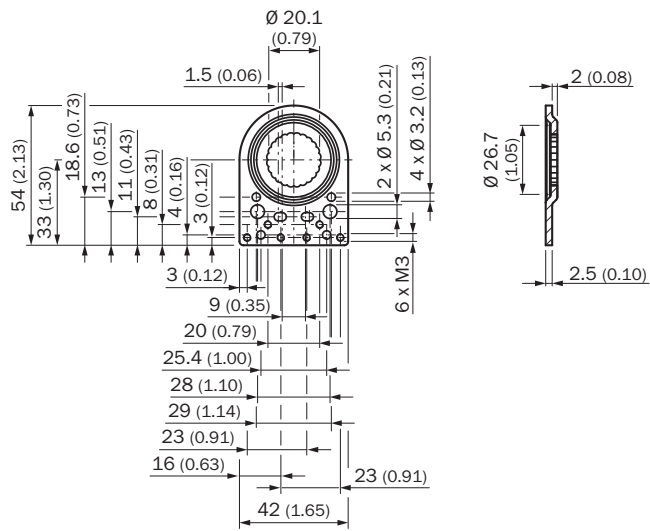

eCI@ss 10.0	27273701
eCI@ss 11.0	27273701
eCI@ss 12.0	27273701
ETIM 5.0	EC002024
ETIM 6.0	EC002024
ETIM 7.0	EC002024
ETIM 8.0	EC002024
UNSPSC 16.0901	32131023

Dimensional drawing (Dimensions in mm (inch))