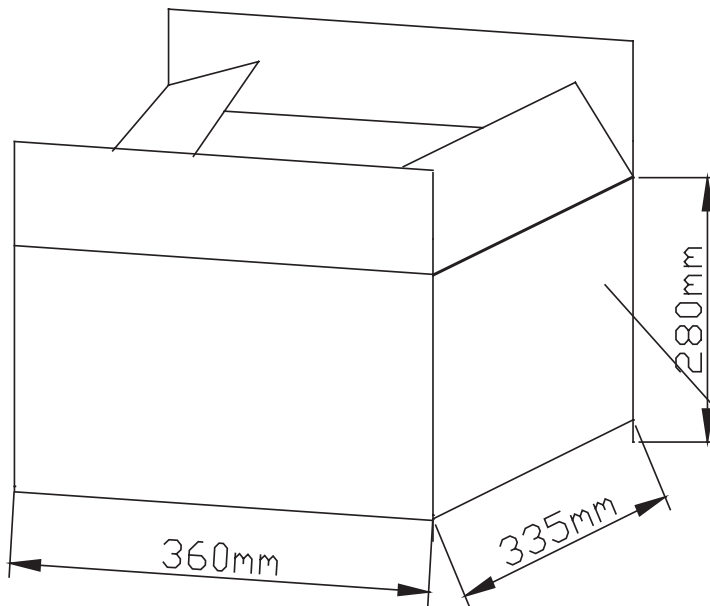

MODEL: CPS-5449-105PM | **DESCRIPTION:** SIREN**FEATURES**

- sweeping tone
- internally driven
- panel mount

**SPECIFICATIONS**

parameter	conditions/description	min	typ	max	units
rated voltage			24		Vdc
operating voltage		10		28	Vdc
current consumption	at rated voltage		150		mA
rated frequency		1,500		3,500	Hz
sound pressure level	at 1 m, rated voltage		95		dB
tone	sweep 3.3				
dimensions	Ø54.0 x 47.0				mm
weight			62.0		g
material	ABS				
terminal	wire leads				
operating temperature		-20		70	°C
storage temperature		-30		80	°C
washable	no				
RoHS	yes				

Notes: 1. All specifications measured at 25±3°C, humidity at 60-70%, under 86-106 kPa pressure, unless otherwise noted.

MECHANICAL DRAWING

units: mm
tolerance: ± 3 mm

wire: UL 2468 24 AWG

PACKAGING

units: mm

Carton Size: 360 x 335 x 280 mm
Carton QTY: 140 pcs per carton

White Box

1 PCS One BOX

MODEL:
QTY: 140 PCS
N.W: 8.6Kg
G.W: 12.0Kg
SIZE: 36*33.5*28
LOT NO:

REVISION HISTORY

rev.	description	date
1.0	initial release	01/22/2020
1.01	logo, datasheet style update	08/05/2022