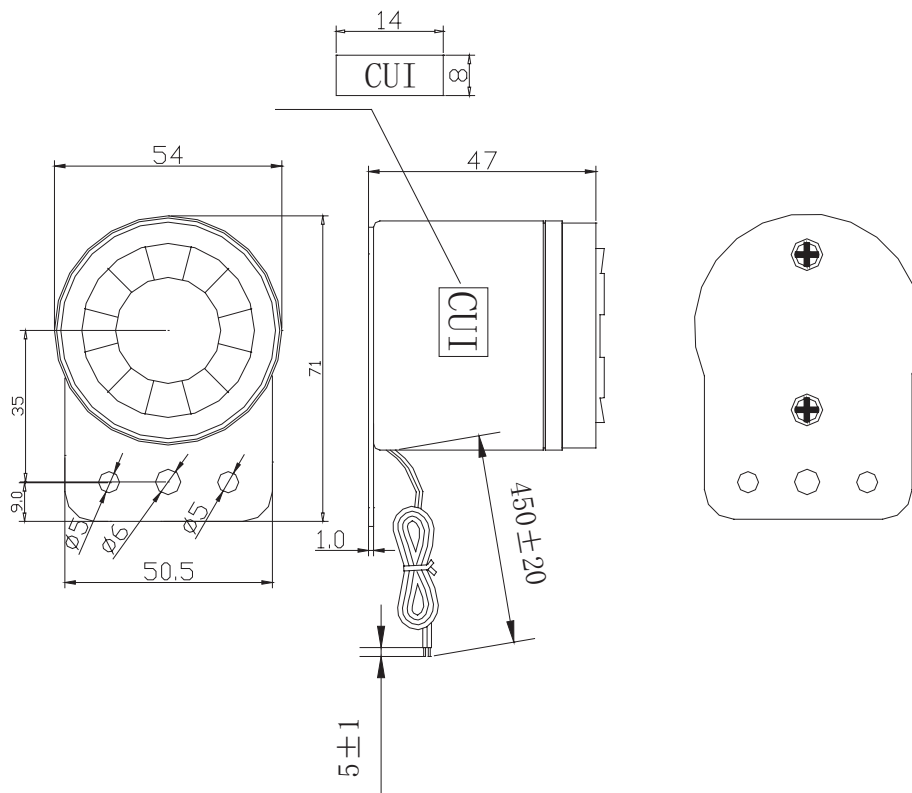

MODEL: CPS-5449-105PM | **DESCRIPTION:** SIREN**FEATURES**

- sweeping tone
- internally driven
- panel mount

**SPECIFICATIONS**

parameter	conditions/description	min	typ	max	units
rated voltage			24		Vdc
operating voltage		10		28	Vdc
current consumption	at rated voltage		150		mA
rated frequency		1,500		3,500	Hz
sound pressure level	at 1 m, rated voltage		95		dB
tone	sweep 3.3				
dimensions	Ø54.0 x 47.0				mm
weight			62.0		g
material	ABS				
terminal	wire leads				
operating temperature		-20		70	°C
storage temperature		-30		80	°C
washable	no				
RoHS	yes				

Notes: 1. All specifications measured at 25±3°C, humidity at 60-70%, under 86-106 kPa pressure, unless otherwise noted.

MECHANICAL DRAWING

units: mm
tolerance: ± 3 mm

wire: UL 2468 24 AWG

PACKAGING

units: mm

Carton Size: 360 x 335 x 280 mm
Carton QTY: 140 pcs per carton

White Box

1 PCS One BOX

MODEL:
QTY: 140 PCS
N.W: 8.6Kg
G.W: 12.0Kg
SIZE: 36*33.5*28
LOT NO:

REVISION HISTORY

rev.	description	date
1.0	initial release	01/22/2020
1.01	logo, datasheet style update	08/05/2022