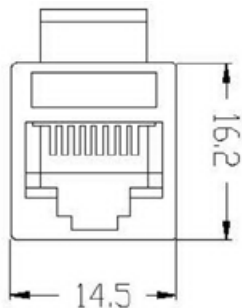

CAT5-CPL CAT5E Inline Coupler

Easily connects two patch cables to create longer links to networking devices.

Features:

- For use with unshielded twisted pair (UTP) Cat5e Cable
- Plastic housing
- Compliance with ANSI/TIA/EIA 568 B.2 standard
- EIA/TIA approved
- 8P8C Female to Female gold plated contacts
- Straight-through wiring
- Operating temperature: -40 to 176°F (-40 to 80°C)

Applications:

The Cat5e Inline Coupler can easily connect two patch cables, creating longer links to networking devices.

This RJ45 keystone coupler is designed to fit in a wall plate, face plate or patch panel.

Sturdy construction offers more robust housing, and gold-plated contacts help ensure quality connections.

Ordering Information:

CAT5-CPL-BK
CAT5-CPL-WH

CAT5E Inline Coupler, Black
CAT5E Inline Coupler, White