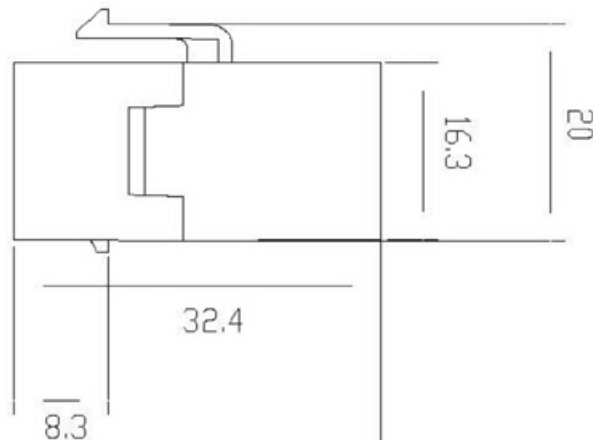

CAT5-CPL CAT5E Inline Coupler

Easily connects two patch cables to create longer links to networking devices.

Features:

- For use with unshielded twisted pair (UTP) Cat5e Cable
- Plastic housing
- Compliance with ANSI/TIA/EIA 568 B.2 standard
- EIA/TIA approved
- 8P8C Female to Female gold plated contacts
- Straight-through wiring
- Operating temperature: -40 to 176°F (-40 to 80°C)

Applications:

The Cat5e Inline Coupler can easily connect two patch cables, creating longer links to networking devices.

This RJ45 keystone coupler is designed to fit in a wall plate, face plate or patch panel.

Sturdy construction offers more robust housing, and gold-plated contacts help ensure quality connections.

Ordering Information:

CAT5-CPL-BK
CAT5-CPL-WH

CAT5E Inline Coupler, Black
CAT5E Inline Coupler, White