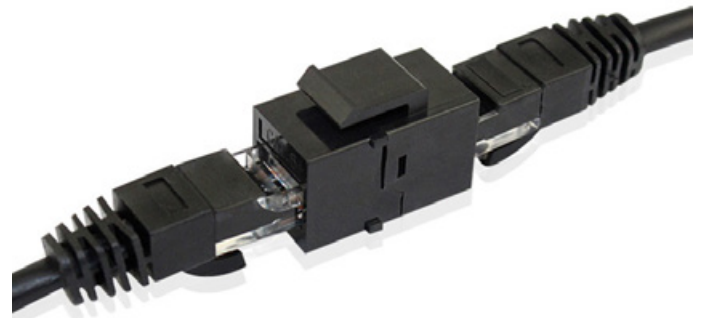

# CAT5-CPL CAT5E Inline Coupler

*Easily connects two patch cables to create longer links to networking devices.*

## Features:

- For use with unshielded twisted pair (UTP) Cat5e Cable
- Plastic housing
- Compliance with ANSI/TIA/EIA 568 B.2 standard
- EIA/TIA approved
- 8P8C Female to Female gold plated contacts
- Straight-through wiring
- Operating temperature: -40 to 176°F (-40 to 80°C)

## Applications:

The Cat5e Inline Coupler can easily connect two patch cables, creating longer links to networking devices.

This RJ45 keystone coupler is designed to fit in a wall plate, face plate or patch panel.

Sturdy construction offers more robust housing, and gold-plated contacts help ensure quality connections.