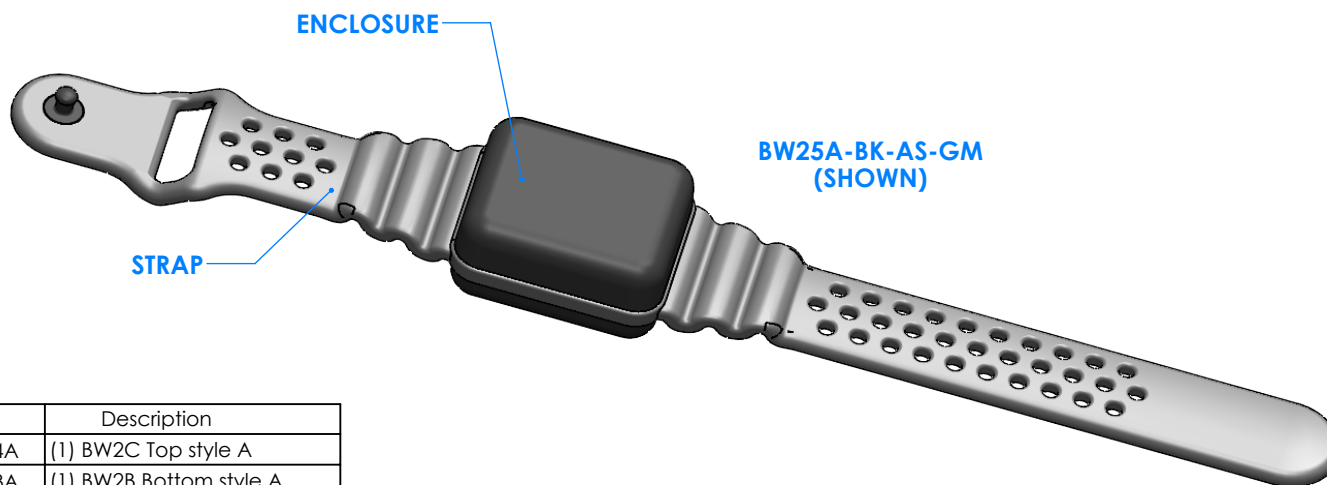

# SERPAC BW25A-YY-AS-ZZ

Electronic Enclosures

## Enclosure color (YY)

### Top-Bottom combinations available

BK=black  
CL=clear  
TRGY=translucent gray  
TRRD=translucent red

## Strap color (ZZ)

BK=black  
BL=blue  
GM=gunmetal  
NG=neon green  
NO=neon orange  
OR=orange  
YL=yellow  
WH=white

PN	Description
5514A	(1) BW2C Top style A
5513A	(1) BW2B Bottom style A
5517A	(1) BW2AS-Small Strap style A
6002	(4) #2 X 3/8" PH HD screw. TORQUE 35-60 in-oz