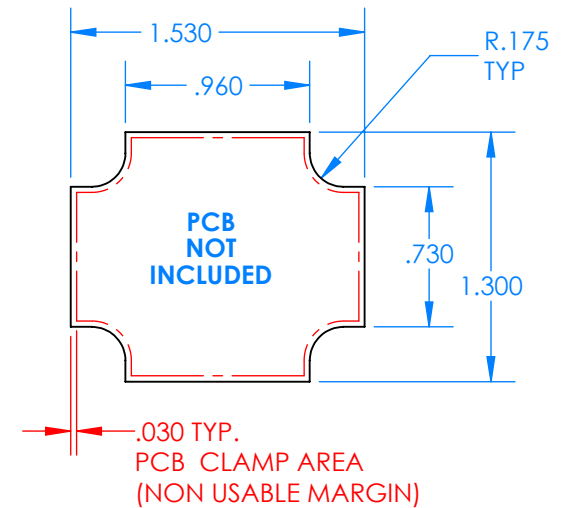

# SERPAC BW25A-YY-AS-ZZ

Electronic Enclosures

## Enclosure color (YY)

### Top-Bottom combinations available

BK=black  
CL=clear  
TRGY=translucent gray  
TRRD=translucent red

## Strap color (ZZ)

BK=black  
BL=blue  
GM=gunmetal  
NG=neon green  
NO=neon orange  
OR=orange  
YL=yellow  
WH=white

PN	Description
5514A	(1) BW2C Top style A
5513A	(1) BW2B Bottom style A
5517A	(1) BW2AS-Small Strap style A
6002	(4) #2 X 3/8" PH HD screw. TORQUE 35-60 in-oz