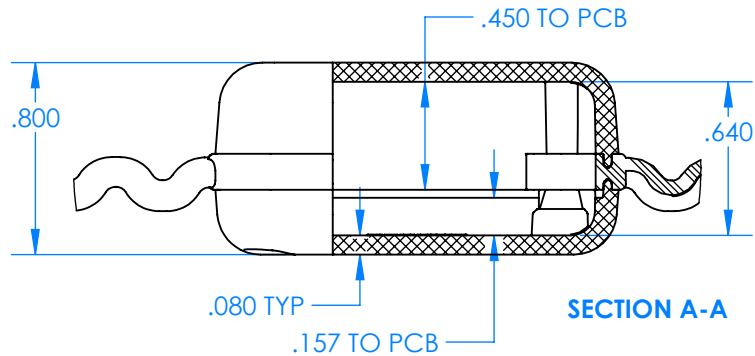

SERPAC BW25A-YY-AS-ZZ

Electronic Enclosures

Enclosure color (YY)

Top-Bottom combinations available

BK=black
CL=clear
TRGY=translucent gray
TRRD=translucent red