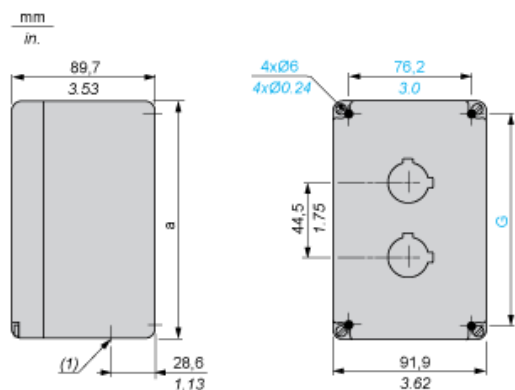

### Packing Units

Unit Type of Package 1	PCE
Package 1 Height	6.10 in (15.5 cm)
Package 1 width	4.29 in (10.9 cm)
Package 1 Length	3.82 in (9.7 cm)
Unit Type of Package 2	S02
Number of Units in Package 2	5
Package 2 Weight	18.20 lb(US) (8.255 kg)
Package 2 Height	5.91 in (15 cm)

Package 2 width	11.81 in (30 cm)
Package 2 Length	15.75 in (40 cm)

### Contractual warranty

Warranty	18 months
----------	-----------

Dimensions

Below drawing shows a 2-hole enclosure. Refer to the product characteristics to get the number of holes.

(1) Conduit thread: 9001 KY•: 3/4". 9001 TY• : 14 mm / 0.55 in.

a		G	
mm	in.	mm	in.
146.1	5.75	114.3	4.50