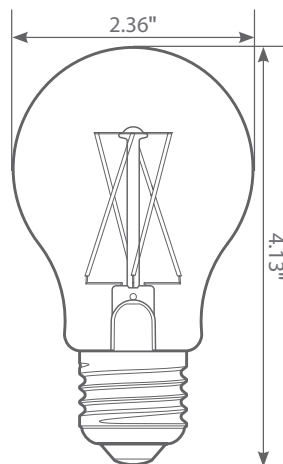

Specifications

Input Power	Input Voltage	Lumen Output	Beam Angle	Center Beam	CCT
8.5 W	120 V	800 lm	320°	N/A	2700 K

CRI	Luminous Efficacy	Power Factor	Input Current	Base/Cap	Lamp Lifespan
90	94 lm/W	0.7	0.095 A	E26	15,000 Hrs.

Product Features & Benefits

Dimmable

Energy Efficient

Enclosed Fixture Suitable

Wet Rated

Product Dimensions

Product Photometric Data