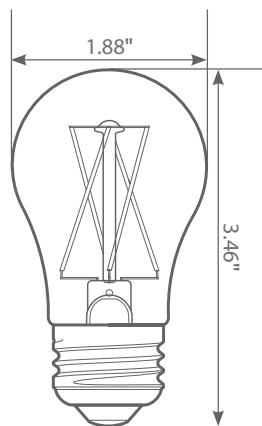

Product Dimensions