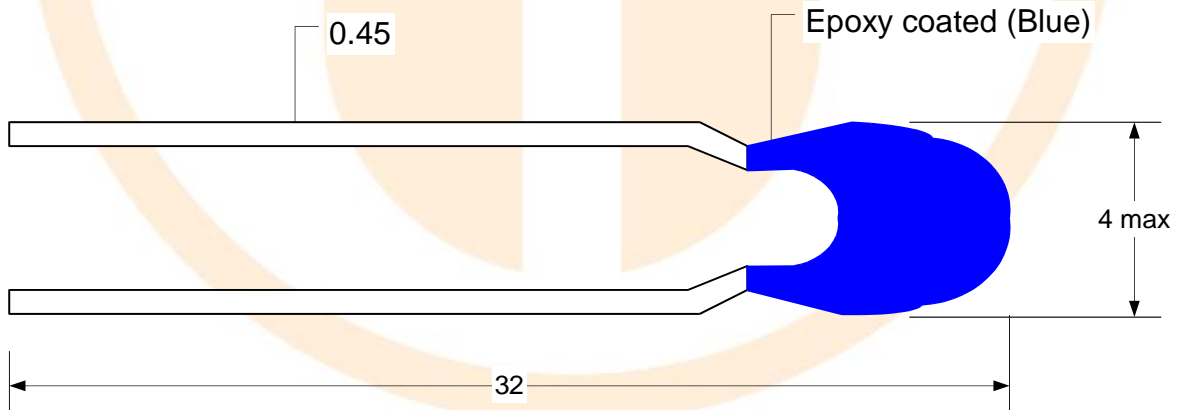

Specification of NTC Thermistor

PART NUMBER: **TT7-100KC3-3**

No. of pages: 5

Date: **04.03.2019**

Revision: **00**

FEATURES:

Element	NTC Thermistor
No-load resistance at 25°C	100 000 Ω
Tolerance at 25°C	$\pm 1\%$
Beta(25/85) Constant	3 970K $\pm 1\%$
Operating temperature range	-40°C ÷ 125°C

DRAWING:

UNITS: [mm]