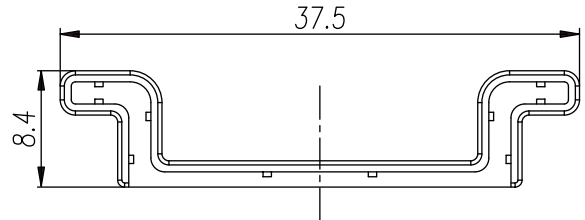

TS-35C

DIN Rail Terminal Blocks > Accessories > DIN Rail Cover

Specification

Product description	DIN Rail Cover
Color	Black
Material	PP
Inflammability class	UL94-V2
Compatible products	TS-35
Package	1000 pcs / box