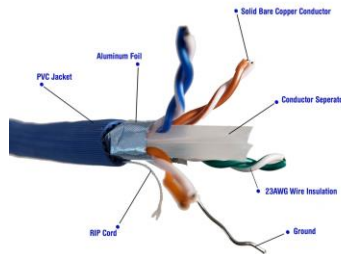

250ft CAT 6A Solid STP Outdoor Bulk Ethernet 23AWG Cable (Blue) (TR4-570SHBL-250)

Micro Connectors' Bulk CAT6A Shielded Cable, 250 feet of high quality, shielded, 4-pair, solid, 500 MHz Cat6A Cable, ready for termination and routing. The Mylar foil shielding protects your data as it travels through the four twisted pairs of 23 gauge solid copper wires by wrapping it in a thin metal sleeve thus keeping electrical interference from things like fluorescent lights and electrical lines found in a drop ceiling or inside walls at a minimum. Simply pull the length required for your installation straight from the box and terminate at your leisure. These boxes are a great aid in large scale network installations and other long distance cable runs. And like all of our bulk networking cables, these are constructed with only high-quality components that can be counted on for high performance.

Features:

- Shielded cables designed to prevent EMI Interference and ensuring best signal possible
- 23AWG (American wire gauge) individual solid pure copper conductors for permanent installation
- Full 10 Gigabit network speed at 500 MHz performance
- Ideal for PoE and VoIP applications where data loss is audibly and visually seen and heard
- Meets ANSI/TIA-568-C specifications
- RoHS compliant