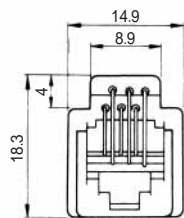

CL No.	Part No.	RoHS
CL222-4440-9	TM2RDA-F44-4S-150M	YES

Color	L (mm)
Yellow	150
Green	150
Red	150
Black	150

Note: Standard finish color is warm gray.

MODULAR CONNECTORS

CL 222 TM

TM6RA-144- *

CL No.	Part No.	RoHS
222-4474-0	TM6RA-144-35S-150M	YES

Color	L (mm)
Yellow	150
Green	150
Red	150
Black	150

Note: Standard finish color is ash gray.

TM1RV-623K66- *

TM1RV-623K64- *

TM1RV-623K62- *

CL No.	Part No.	RoHS	CL No.	Part No.	RoHS
222-4307-9	TM1RV-623K66-4S-150M	YES	222-4473-8	TM1RV-623K64-4S-150M	YES

Color	L (mm)
White	150
Yellow	150
Green	150
Red	150
Black	150
Blue	150

Color	L (mm)
Yellow	150
Green	150
Red	150
Black	150

CL No.	Part No.	RoHS
222-4470-0	TM1RV-623K62-4S-150M	YES

Color	L (mm)
Green	150
Red	150