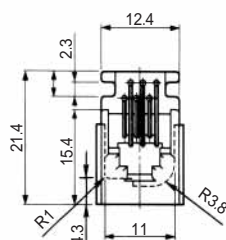

Note1: Standard finish color is gray.

Note2: The drawing is shown sample of TM1RV-623P66- *