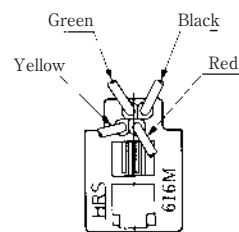

●TM1R-616P44-*

CL No.	Part No.	RoHS
222-4466-2	TM1R-616P44-35S-150M	YES

Color	L (mm)
Yellow	150
Green	150
Red	150
Black	150

Note: Standard finish color is gray.

●TM1R-616M44-*

CL No.	Part No.	RoHS
222-4451-5	TM1R-616M44-35S-70M	YES

Color	L (mm)
Yellow	70
Green	70
Red	70
Black	70

Note: Standard finish color is gray.

MODULAR CONNECTORS

CL 222 TM

TM1R-616W44- *

CL No.	Part No.	RoHS
222-4441-1	TM1R-616W44-4S-150M	YES

Color	L (mm)
Yellow	150
Green	150
Red	150
Black	150