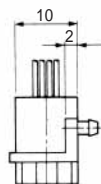

CL No.	Part No.	RoHS
CL222-4440-9	TM2RDA-F44-4S-150M	YES

Color	L (mm)
Yellow	150
Green	150
Red	150
Black	150

Note: Standard finish color is warm gray.

MODULAR CONNECTORS

CL 222 TM

TM6RA-144- *

CL No.	Part No.	RoHS
222-4474-0	TM6RA-144-35S-150M	YES