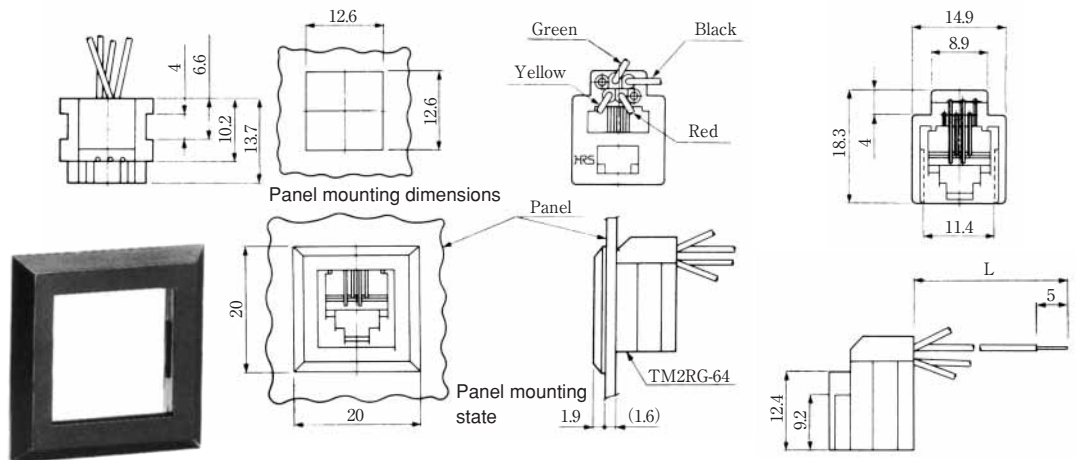

●TM2RGV-L66-*

●TM2RGV-L64-*

●TM2RGV-L62-*

CL No.	Part No.	RoHS
222-4462-1	TM2RGV-L66-4S-150M	YES

Color	L (mm)
White	150
Yellow	150
Green	150
Red	150
Black	150
Blue	150

CL No.	Part No.	RoHS
222-4456-9	TM2RGV-L64-4S-150M	YES

Color	L (mm)
Yellow	150
Green	150
Red	150
Black	150

CL No.	Part No.	RoHS
222-4455-6	TM2RGV-L62-4S-150M	YES

Color	L (mm)
Green	150
Red	150

Note1: Standard finish color is dark brown. Note2: The drawing is shown sample of TM2RGV-L64-*