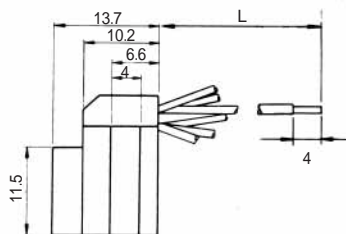

Color	L (mm)
Yellow	150
Green	150
Red	150
Black	150

Note: Standard finish color is ash gray.

TM1RV-623K66- *

TM1RV-623K64- *

TM1RV-623K62- *

CL No.	Part No.	RoHS	CL No.	Part No.	RoHS
222-4307-9	TM1RV-623K66-4S-150M	YES	222-4473-8	TM1RV-623K64-4S-150M	YES

Color	L (mm)
White	150
Yellow	150
Green	150
Red	150
Black	150
Blue	150

Color	L (mm)
Yellow	150
Green	150
Red	150
Black	150

CL No.	Part No.	RoHS
222-4470-0	TM1RV-623K62-4S-150M	YES

Color	L (mm)
Green	150
Red	150