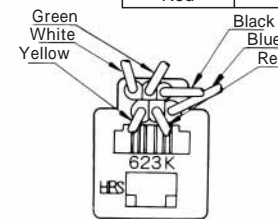

CL No.	Part No.	RoHS
CL222-4440-9	TM2RDA-F44-4S-150M	YES

Color	L (mm)
Yellow	150
Green	150
Red	150
Black	150

Note: Standard finish color is warm gray.

MODULAR CONNECTORS

CL 222 TM

TM6RA-144- *

CL No.	Part No.	RoHS
222-4474-0	TM6RA-144-35S-150M	YES

Color	L (mm)
Yellow	150
Green	150
Red	150
Black	150

Note: Standard finish color is ash gray.

TM1RV-623K66- *

TM1RV-623K64- *

TM1RV-623K62- *

CL No.	Part No.	RoHS	CL No.	Part No.	RoHS
222-4307-9	TM1RV-623K66-4S-150M	YES	222-4473-8	TM1RV-623K64-4S-150M	YES

Color	L (mm)
White	150
Yellow	150
Green	150
Red	150
Black	150
Blue	150

Color	L (mm)
Yellow	150
Green	150
Red	150
Black	150

CL No.	Part No.	RoHS
222-4470-0	TM1RV-623K62-4S-150M	YES

Color	L (mm)
Green	150
Red	150