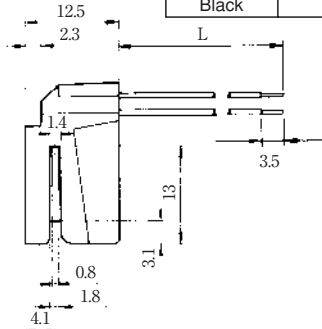

MODULAR CONNECTORS

CL 222 TM

Wire Lead Jack Type

●TM1R-616B44-*

CL No.	Part No.	RoHS
222-4465-0	TM1R-616B44-35S-150M	YES

Color	L (mm)
Yellow	150
Green	150
Red	150
Black	150

Note: Standard finish color is gray.

●TM1R-616P44-*

CL No.	Part No.	RoHS
222-4466-2	TM1R-616P44-35S-150M	YES

Color	L (mm)
Yellow	150
Green	150
Red	150
Black	150

Note: Standard finish color is gray.

●TM1R-616M44-*

CL No.	Part No.	RoHS
222-4451-5	TM1R-616M44-35S-70M	YES