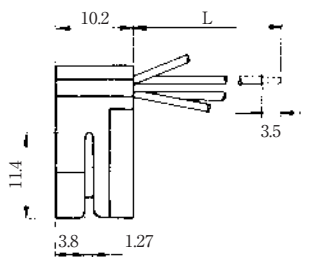

MODULAR CONNECTORS

CL 222 TM

Wire Lead Jack Type

●TM1R-616B44-*

CL No.	Part No.	RoHS
222-4465-0	TM1R-616B44-35S-150M	YES

Color	L (mm)
Yellow	150
Green	150
Red	150
Black	150

Note: Standard finish color is gray.

●TM1R-616P44-*

CL No.	Part No.	RoHS
222-4466-2	TM1R-616P44-35S-150M	YES

Color	L (mm)
Yellow	150
Green	150
Red	150
Black	150

Note: Standard finish color is gray.

●TM1R-616M44-*

CL No.	Part No.	RoHS
222-4451-5	TM1R-616M44-35S-70M	YES

Color	L (mm)
White	150
Yellow	150
Green	150
Red	150
Black	150
Blue	150

Color	L (mm)
Yellow	150
Green	150
Red	150
Black	150

CL No.	Part No.	RoHS
222-4470-0	TM1RV-623K62-4S-150M	YES

Color	L (mm)
Green	150
Red	150