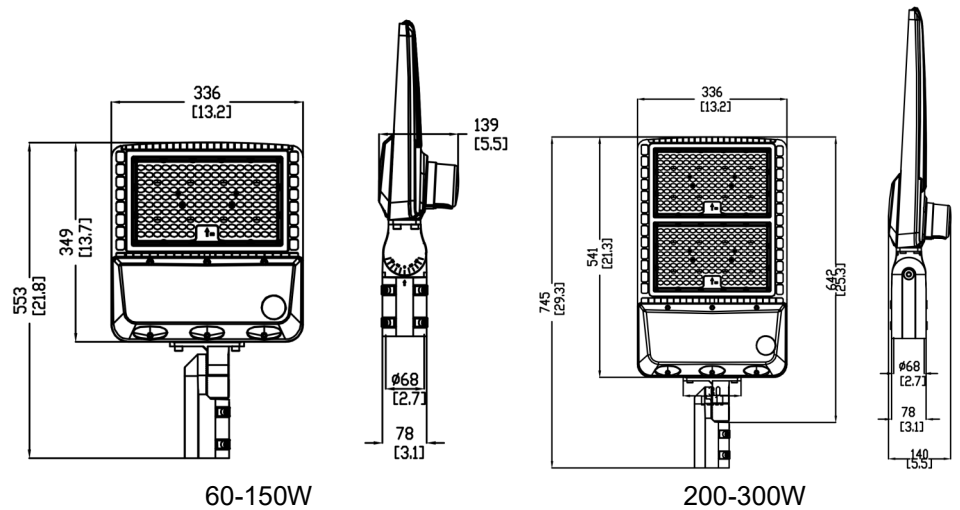

Lighting Parameters

Input Voltage	100-277VAC / 200-480VAC
CCT	4000K, 5000K, 5700K
CRI	RA>70
Lumen Efficiency	130lm/W
Working temperature	-40°F~104°F
Power Factor	≥0.95
Frequency	50/60 Hz
Lifetime	>50,000Hrs
Distribution	Type II/Type III/ Type IV/ Type V

Dimensions

Mounting Options

Slip Fitter (SF)

Trunnion (TR)

U Bracket

Additional Options

Input Voltage: 100-277VAC:

Model	SB-60W	SB-100W	SB-120W	SB-150W	SB-200W	SB-240W	SB-300W
Power	60W	100W	120W	150W	200W	240W	300W
Lumious Flux 130lm/W	7800LM	13000LM	15600LM	19500LM	26000LM	31200LM	39000LM
Replaces HID	180W	320W	400W	450W	600W	750W	1000W
LEDs Quantity	68	98	126	154	196	252	308

Input Voltage: 200-480VAC:

Model	SB-HV-100W	SB-HV-150W	SB-HV-200W	SB-HV-300W
Power	100W	150W	200W	300W
Lumious Flux 130lm/W	13000LM	19500LM	26000LM	39000LM
Replaces HID	320W	450W	600W	1000W
LEDs Quantity	98	154	196	308