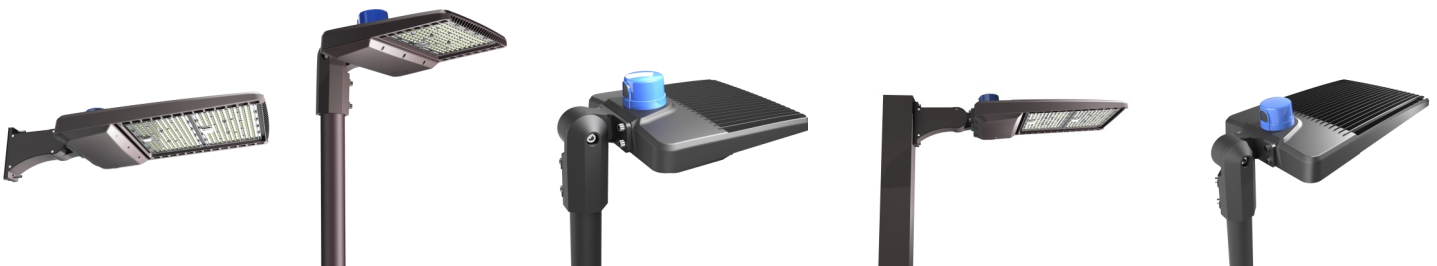

Catalog #:	
Project :	
Type :	Date:
Notes:	

LED Shoe Box Light

TK-SAL2

DESCRIPTION

LED Shoebox light is perfect fixture for medium height parking lot poles and new construction applications in industrial, warehouse, manufacturing, commercial, office, residential, and hospitality facilities.

APPLICATIONS

Ideal for lighting general outdoor, wet location and commercial area lighting. Replaces Metal Halide for superior energy efficiency and slim aesthetics.

Specification Features

Controls / Dimming

Installation / Mounting

Luminaire is easy to Surface Mount install. Five Mounting Options: Direct, Slip Fitter, Square/Round Pole Bracket, Trunnion and U bracket.

Ordering Information				Example: TK-SAL2-150W-YXX-P		
Fixture Type	Wattage	CRI	CCT	Options	Voltage	
TK-SAL2 LED Shoe Box Light	60W	7 - 70	30 - 3000K	X Blank - Non-Dimmable D - Dimming P - Photocell M - Motion Sensor	H Blank - 100 - 277V H - 200 - 480V	
	100W	8 - 80	40 - 4000K			
	120W	9 - 90	50 - 5000K			
	150W		57 - 5700K			
	200W					
240W						
300W						