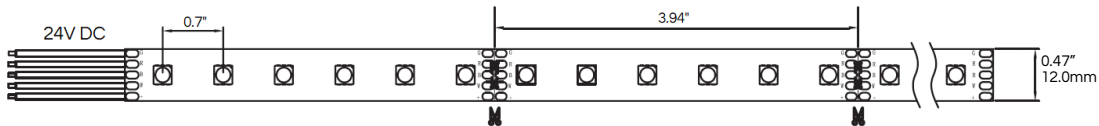

T300RGBW-24V

5.8W RGBW LED Tape Light, 16 Ft. Reel

SPECIFICATION:

Input Voltage	24VDC		
Wattage	5.8 W/ft		
Output	RGB30K	RGB60K	
	RGBW	305 lm/ft	
	Red (620-625nm)	22 lm/ft	
	Green (520-525nm)	62 lm/ft	
	Blue (465-470nm)	14 lm/ft	
3000K	180 lm/ft	6000K	238 lm/ft
IP Rating	IP20		
CRI	90+		
Dimmable	0-10V, ELV, MLV		
Max. Run Length	16 ft		
Field Cuttable	4" cut points		
Beam Angle	120°		
Operating Temp.	-13 °F to 140 °F		
Warranty	3 year limited*		
Adhesive	3M™ VHB mounting adhesive on		
Dimensions	0.47" W x 0.08" H (12.0mm x 2.0mm)		
Lifetime	50,000 Hours		
Warranty	5 year limited		

Applications:

- Indoor signage
- Indirect lighting
- Accent lighting
- Undercabinet

Power Supply Compatible with all non-dimmable 24VDC power supplies

DIMENSIONS

RECOMMENDED ACCESSORIES

TAPE-TO-TAPE
GRIPPER CONNECTOR