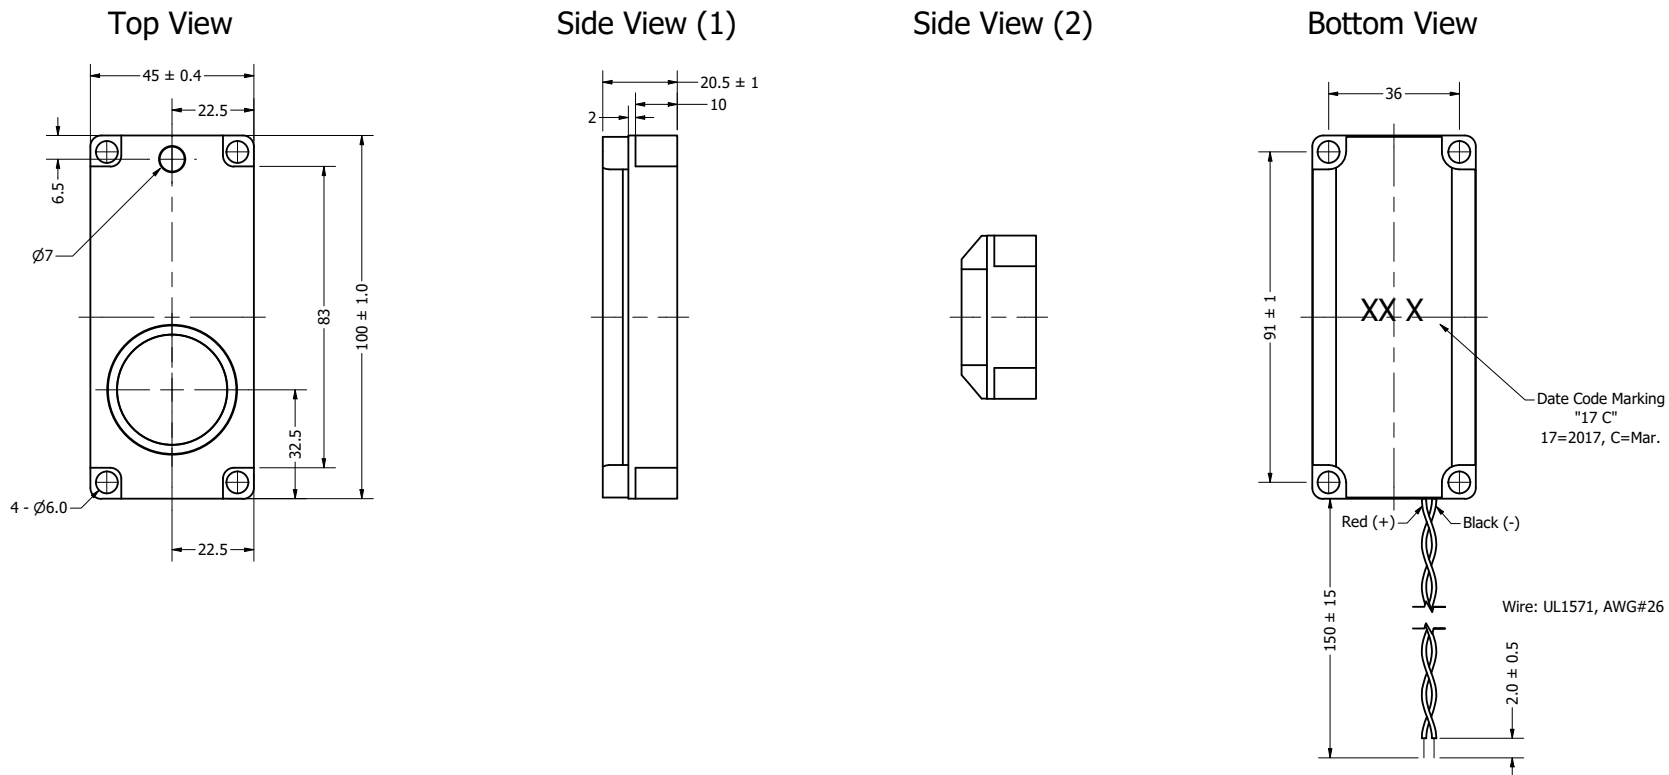

Part Number:	SW1000304-1	
DRAWN	CJ	3/24/2017
CHECKED	P.D.	10/6/2017
Description:	Waterproof Dynamic Speaker	
APPROVED	C.E.	10/6/2017
This document contains data proprietary to DB Unlimited. Any use or reproduction, in any form, without prior written permission of DB Unlimited is prohibited. All terms and conditions can be found at www.dbunlimitedco.com		

Items	Specifications	Conditions	REVISION HISTORY			
			REV	DESCRIPTION	DATE	APPROVED
Sound Pressure Level	106	dB (@ 10cm), Avg.		Released from Engineering	10/6/2017	C.E.
Resonant Frequency	350	Hz		Add polarity marking, remove connector	10/24/2017	C.E.
Frequency Range	350 ~ 20,000	Hz	1	Update markings	2/28/2018	C.E.
Nominal Power	3	W	2	Updated tolerances	6/11/2018	C.E.
Max. Power	5	W	3	Updated dimensions, SPL	8/9/2018	C.E.
Impedance	4	Ω	4			
Cone Material	Mylar					
Mount Type	Frame Mount					
IP Rating	IP67					
Storage Temperature	-20 ~ +55	°C				
Operating Temperature	-20 ~ +55	°C				
Weight	42.5	g				

- NOTES**
- 1) All dimensions are in mm unless otherwise noted
 - 2) All tolerances are ± 0.5 mm unless otherwise noted
 - 3) All parts meet RoHS
 - 4) Subject to change or redrawn without notice